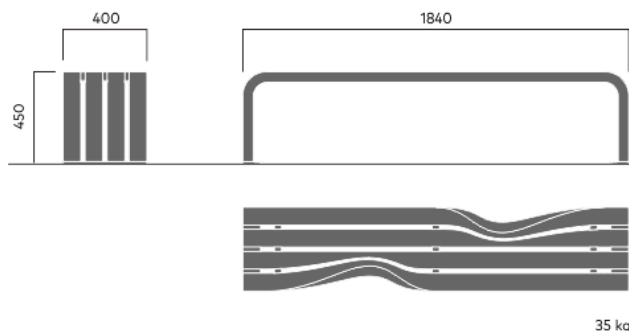

DIALOG bench

1406

Designed by
Allan Hagerup

Dialog bench is a sculptural seat that is characterised by its diagonal symmetry.

AWARD FOR DESIGN EXCELLENCE

Anchoring/assembly

Free-standing/mounted to the ground

Primary material

Hot-dip galvanised steel

All steel components are hot-dip galvanised, which produces a matt grey surface after a while. We offer a lifetime anti-rust warranty.

8 mm

Sustainability

Indicators	Global warming	Total energy used	Recycled materials
Unit	kg CO2	MJ	%
Cradle to Gate A1-A3	28.75	884.13	11.62