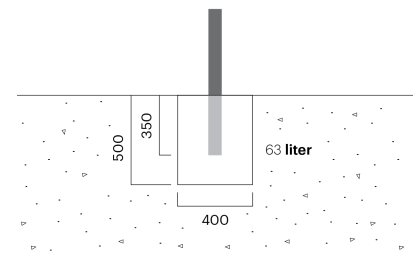

Anchoring/assembly

Type C - Concreting

Primary material

Hot-dip galvanised steel

All steel components are hot-dip galvanised, which produces a matt grey surface after a while. We offer a lifetime anti-rust warranty.

20 mm

Sustainability

Indicators	Global warming	Total energy used	Recycled materials
Unit	kg CO2	MJ	%
Cradle to Gate A1-A3	49.7	982.56	41.74

Certifications

Warranty

- Lifetime warranty against rust
- 15 year warranty on powder coating
- 15 year warranty on wood
- Spare parts always available