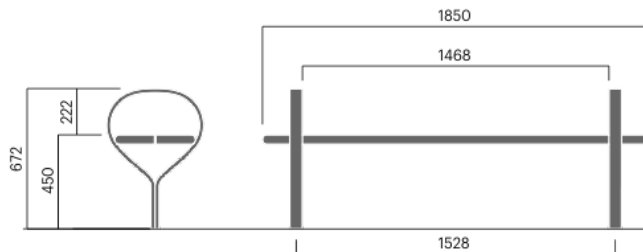

DOGA AWARD

22 kg