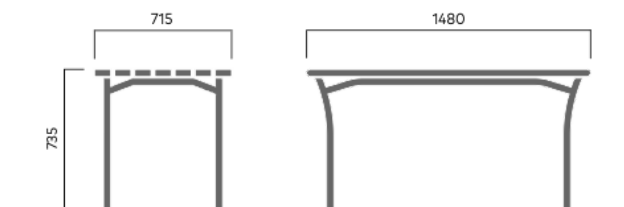

PARC table

2336

Designed by
Allan Hagerup

Parc table is a free-standing design that goes well with chairs and benches in the same product family.

Anchoring/assembly

Free-standing/mounted to the ground

Primary material