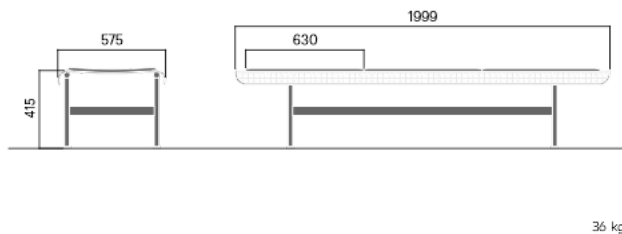

DOGA AWARD

36 kg

Anchoring/assembly

Free-standing

Primary material

Hot-dip galvanised steel

All steel components are hot-dip galvanised, which produces a matt grey surface after a while. We offer a lifetime anti-rust warranty.