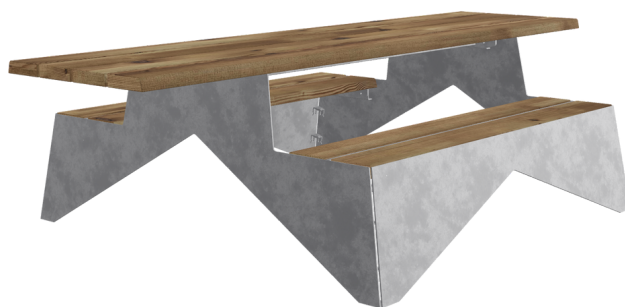

# STOOP picnic table

2422

Designed by  
Julien De Smedt

**Stoop picnic table** The Stoop picnic bench is an expansion of the Stoop family and builds further on the idea of using steps as seating in public places. The Stoop picnic bench works as a sociable and informal meeting place for people of all ages.

## Anchoring/assembly

Free-standing/mounted to the ground

169 kg

## Primary material

Hot-dip galvanised steel

All steel components are hot-dip galvanised, which produces a matt grey surface after a while. We offer a lifetime anti-rust warranty.