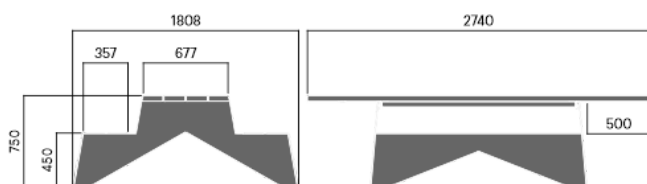

# STOOP picnic table

2422

Designed by  
Julien De Smedt

**Stoop picnic table** The Stoop picnic bench is an expansion of the Stoop family and builds further on the idea of using steps as seating in public places. The Stoop picnic bench works as a sociable and informal meeting place for people of all ages.

## Anchoring/assembly

Free-standing/mounted to the ground

169 kg