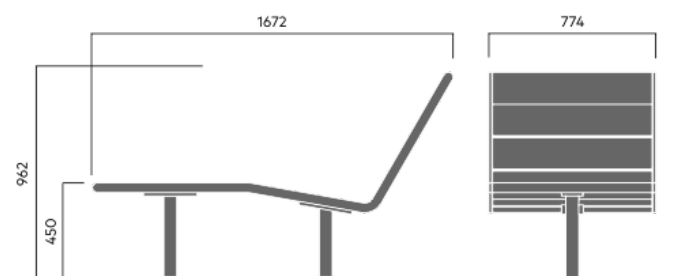

AWARD FOR DESIGN EXCELLENCE

63 kg