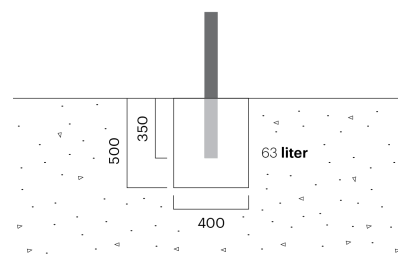

Anchoring/assembly

Type C - Concreting

Primary material

Hot-dip galvanised steel

All steel components are hot-dip galvanised, which produces a matt grey surface after a while. We offer a lifetime anti-rust warranty.

20 mm

Sustainability

Indicators	Global warming	Total energy used	Recycled materials
Unit	kg CO2	MJ	%
Cradle to Gate A1-A3	49.7	982.56	41.74

Certifications

Warranty

- Lifetime warranty against rust
- 15 year warranty on powder coating
- 15 year warranty on wood
- Spare parts always available

Additional features on request

- ☐ Swivel
- ☐ Modular
- ☐ ADA
- ☐ USB
- ☒ LED
- ☐ HC
- ☒ Antigriff
- ☐ Water system
- ☐ Lifting hook
- ☐ Caster