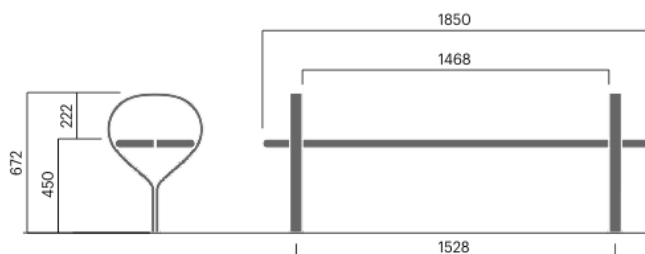

DOGA AWARD

22 kg