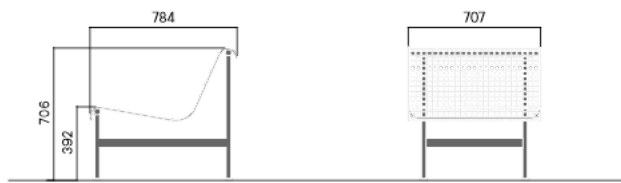

DOGA AWARD

23 kg