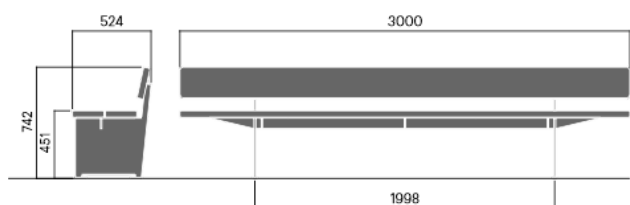

73 kg

Primary material

Hot-dip galvanised steel

All steel components are hot-dip galvanised, which produces a matt grey surface after a while. We offer a lifetime anti-rust warranty.

Sustainability

Indicators	Global warming	Total energy used	Recycled materials
Unit	kg CO2	MJ	%
Cradle to Gate A1-A3	0	0	0

Certifications

Warranty

- Lifetime warranty against rust
- 15 year warranty on powder coating
- 15 year warranty on wood
- Spare parts always available