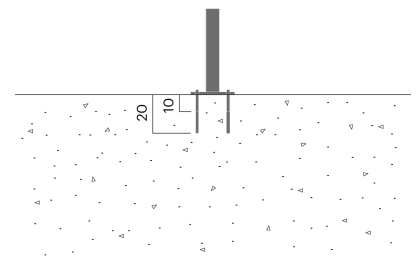

AWARD FOR DESIGN EXCELLENCE

63 kg

Anchoring/assembly

Type A - Base plate

Primary material

Hot-dip galvanised steel

All steel components are hot-dip galvanised, which produces a matt grey surface after a while. We offer a lifetime anti-rust warranty.