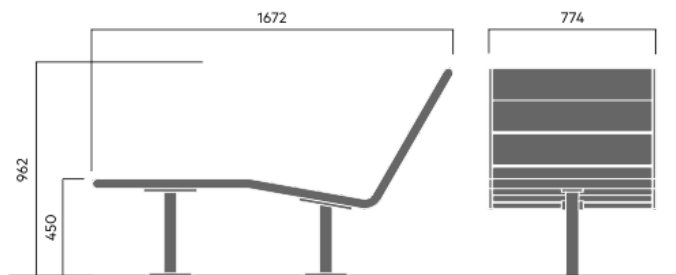

AWARD FOR DESIGN EXCELLENCE

63 kg

Anchoring/assembly

Type A - Base plate

Primary material

Hot-dip galvanised steel

All steel components are hot-dip galvanised, which produces a matt grey surface after a while. We offer a lifetime anti-rust warranty.