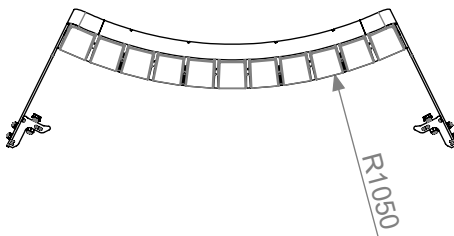

# Vroom

Backrest

Article no: 622D2, 622D3, 622D4, 622D5

Mounting example,  
same on all models

4x M8x 25

8x M8

4x M8

Mounting example,  
same on all models

2x M12x45

4x M12

2x M12

Article no: 622D2

Dimensions

10Kg

Article no: 622D3

Dimensions

13Kg

Article no: 622D4

Dimensions

14 Kg

Article no: 622D5

Dimensions

14 Kg