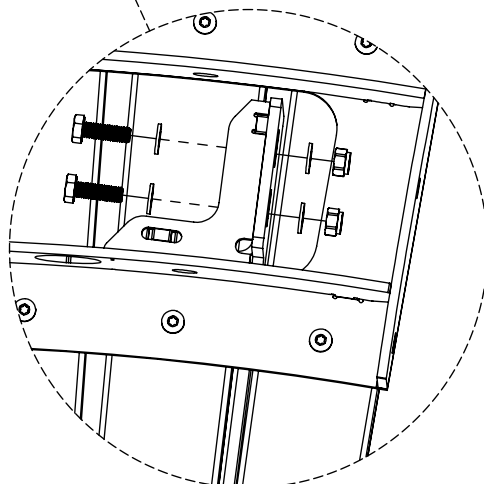

# Vroom

Backrest

Article no: 622D2, 622D3, 622D4, 622D5

Mounting example,  
same on all models

4x M8x 25

8x M8

4x M8

Mounting example,  
same on all models

2x M12x45

4x M12

2x M12

Article no: 622D2

Dimensions

10Kg

Article no: 622D3

Dimensions

13Kg

Article no: 622D4

Dimensions

14 Kg

Article no: 622D5

Dimensions

14 Kg