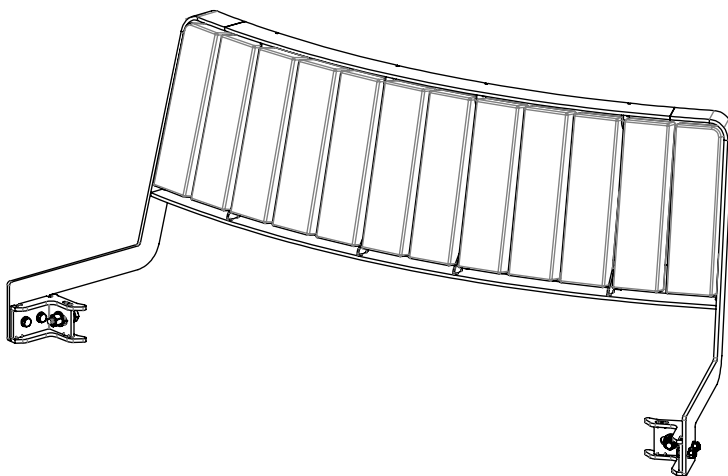

vestre

# Vroom

Backrest

Article no: 622D2, 622D3, 622D4, 622D5

Mounting example,  
same on all models

4x M8x 25

8x M8

4x M8

Mounting example,  
same on all models

2x M12x45

4x M12

2x M12

Article no: 622D2

Dimensions

10Kg

Article no: 622D3

Dimensions

13Kg

Article no: 622D4

Dimensions

14 Kg

Article no: 622D5

Dimensions

14 Kg