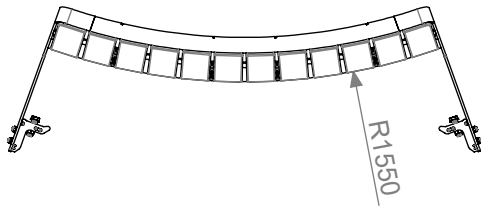

# Vroom

Backrest

Article no: 622D2, 622D3, 622D4, 622D5

Mounting example,  
same on all models

4x M8x 25

8x M8

4x M8

Mounting example,  
same on all models

2x M12x45

4x M12

2x M12

Article no: 622D2

Dimensions

10Kg

Article no: 622D3

Dimensions

13Kg

Article no: 622D4

Dimensions

14 Kg

Article no: 622D5

Dimensions

14 Kg