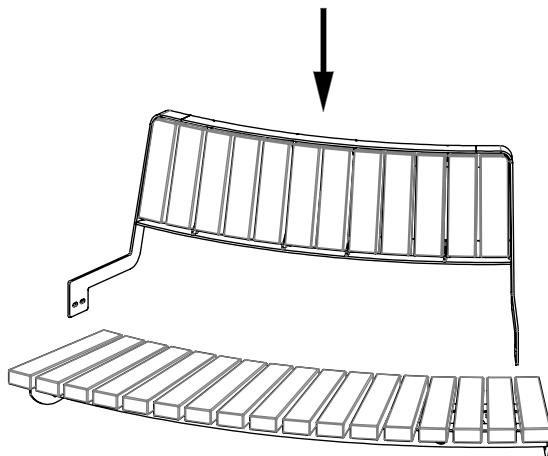

vestre

# Vroom

Backrest

Article no: 622D2, 622D3, 622D4, 622D5

Mounting example,  
same on all models

4x M8x 25

8x M8

4x M8

Mounting example,  
same on all models

13Kg

Article no: 622D4

Dimensions

14 Kg

Article no: 622D5

Dimensions

14 Kg