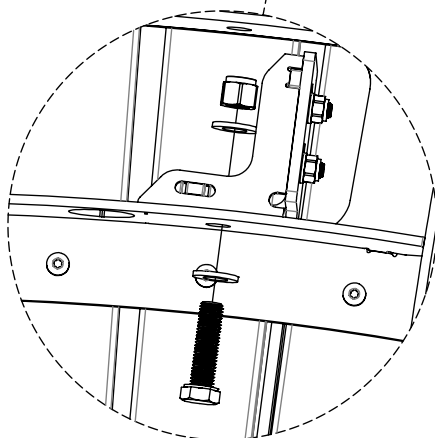

# Vroom

Backrest

Article no: 622D2, 622D3, 622D4, 622D5

Mounting example,  
same on all models

4x M8x 25

8x M8

4x M8

Mounting example,  
same on all models

2x M12x45

4x M12

2x M12

Article no: 622D2

Dimensions

10Kg

Article no: 622D3

Dimensions

13Kg

Article no: 622D4

Dimensions

14 Kg

Article no: 622D5

Dimensions

14 Kg