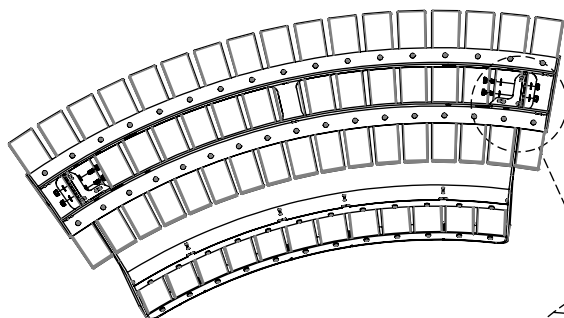

# Vroom

Backrest

Article no: 622D2, 622D3, 622D4, 622D5

Mounting example,  
same on all models

4x M8x 25

8x M8

4x M8

Mounting example,  
same on all models

2x M12x45

4x M12

2x M12

Article no: 622D2

Dimensions

10Kg

Article no: 622D3

Dimensions

13Kg

Article no: 622D4

Dimensions

14 Kg

Article no: 622D5

Dimensions

14 Kg