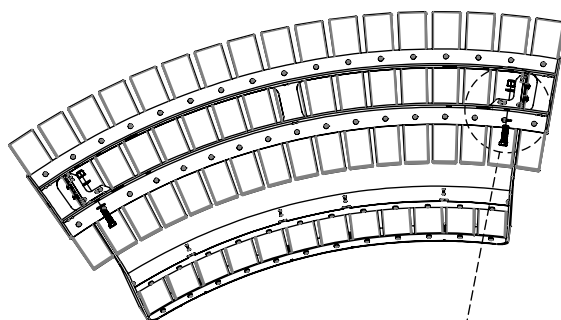

# Vroom

Backrest

Article no: 622D2, 622D3, 622D4, 622D5

Mounting example,  
same on all models

4x M8x 25

8x M8

4x M8

Mounting example,  
same on all models

2x M12x45

4x M12

2x M12

Article no: 622D2

Dimensions

10Kg

Article no: 622D3

Dimensions

13Kg

Article no: 622D4

Dimensions

14 Kg

Article no: 622D5

Dimensions

14 Kg