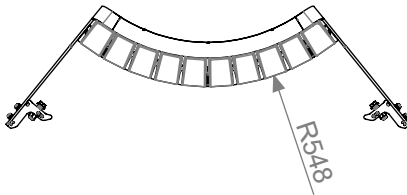

# Vroom

Backrest

Article no: 622D2, 622D3, 622D4, 622D5

Mounting example,  
same on all models

4x M8x 25

8x M8

4x M8

Mounting example,  
same on all models

2x M12x45

4x M12

2x M12

Article no: 622D2

Dimensions

10Kg

Article no: 622D3

Dimensions

13Kg

Article no: 622D4

Dimensions

14 Kg

Article no: 622D5

Dimensions

14 Kg