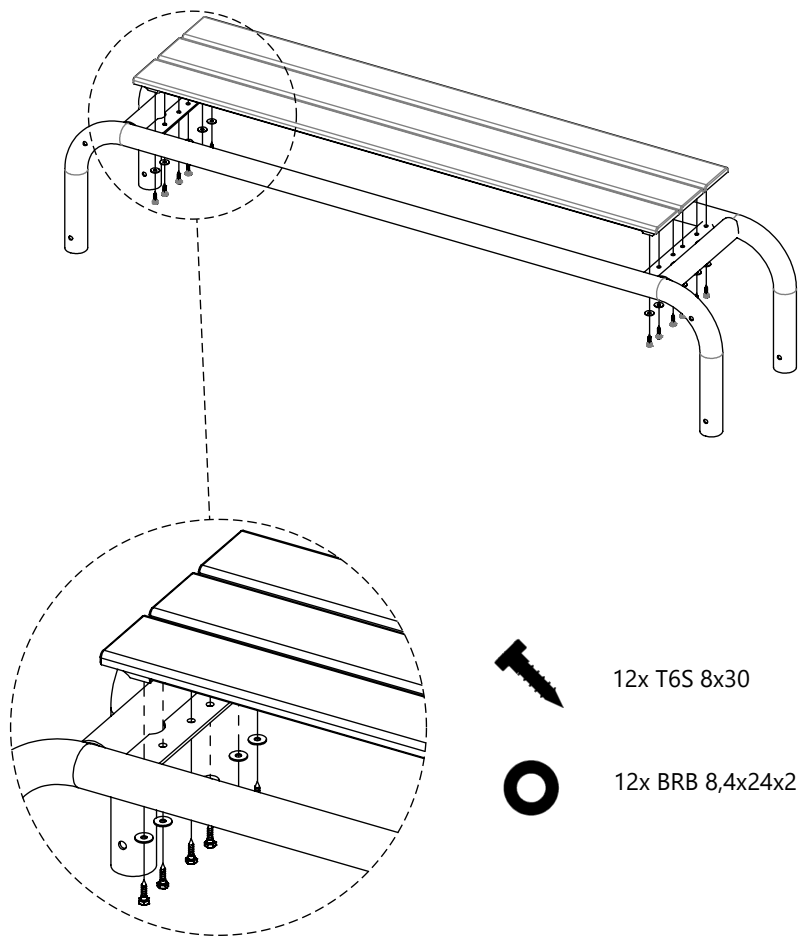

# Hvilan

Bench

Article no: 106

39 Kg

12x T6S 8x30

12x BRB 8,4x24x2