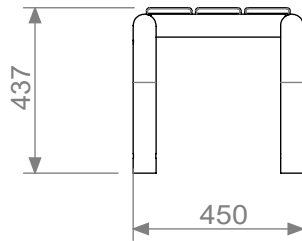

# Hvilan

Bench

Article no: 106

39 Kg

12x T6S 8x30

12x BRB 8,4x24x2