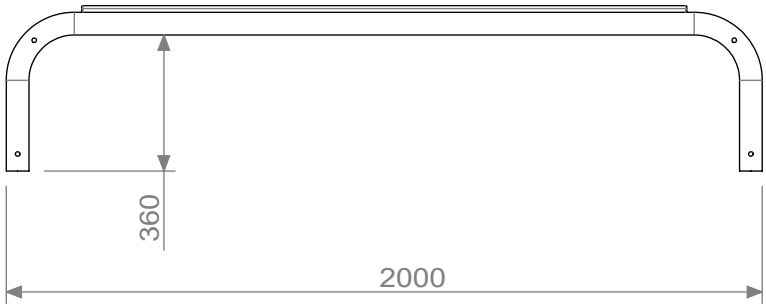

# Hvilan

Bench

Article no: 106

39 Kg

12x T6S 8x30

12x BRB 8,4x24x2