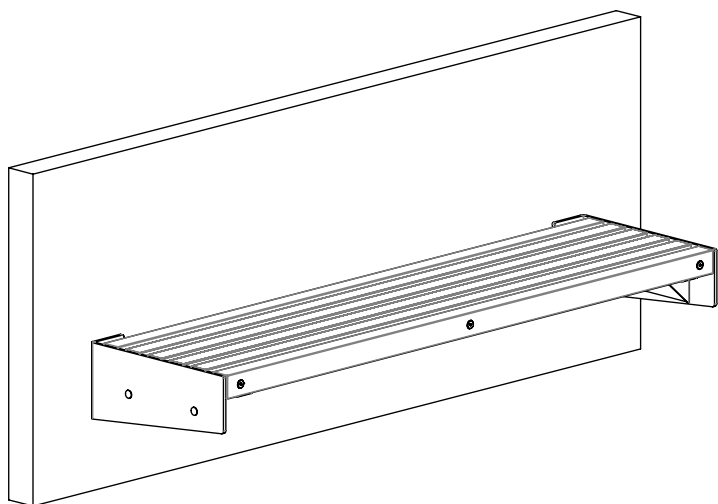

Via

Bench, wall mounted

Article no: 1306B

vestre

63 Kg

4x M10x35

4x M10