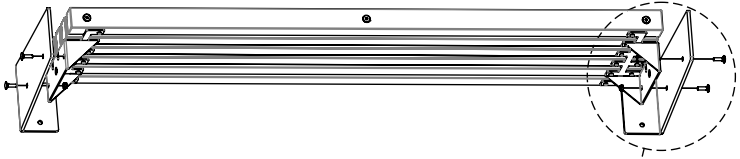

Via

Bench, wall mounted

Article no: 1306B

vestre

63 Kg

4x M10x35

4x M10