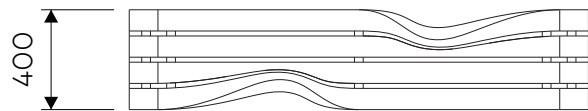

Dialog

Art.nr: 1406

35 kg

Technical drawing showing the handrail with dimensions: $\text{CC } 1701$, $\text{CC } 315$, and $\text{Ø}=11$.

Optional anchoring:

- 4 X M8
- 4 X M8
- 4 X M8