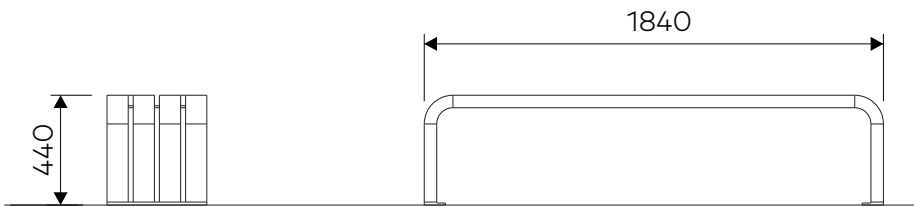

Dialog

Art.nr: 1406

35 kg

Technical drawing showing the handrail with dimensions: $\text{CC } 1701$, $\text{CC } 315$, and $\text{Ø}=11$.

Optional anchoring:

- 4 X M8
- 4 X M8
- 4 X M8