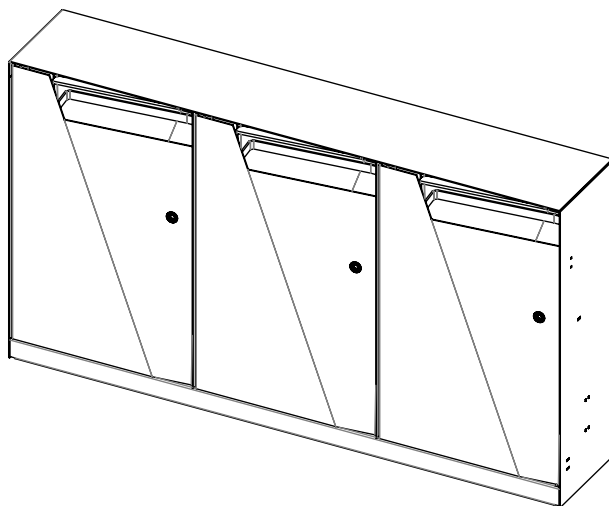

vestre

Bloc

Source sorting

Article no: 1549

139 Kg

Reached from inside