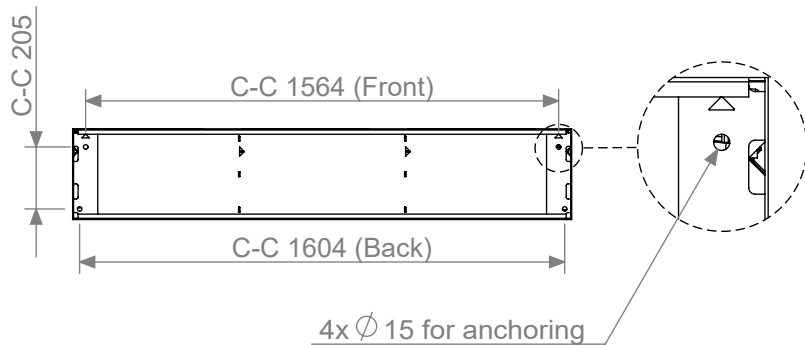

vestre

Bloc

Source sorting

Article no: 1549

139 Kg

Reached from inside