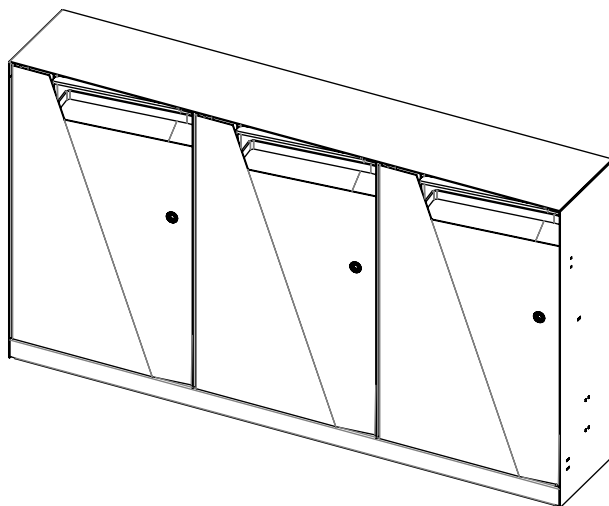

vestre

Bloc

Source sorting

Article no: 1549

139 Kg

Reached from inside