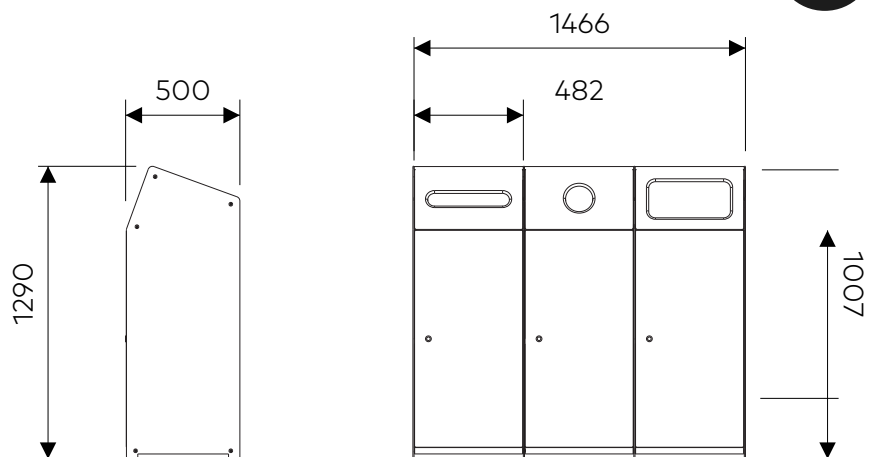

vestre

Acceptor

Art.nr: 2146

Non-recyclable waste

Deposit bottle

Plastic

Cardboard

Paper

Glass

Lid selection may vary.

195 kg

Optional anchoring.

- 4 X M8
- 4 X M8
- 4 X M8