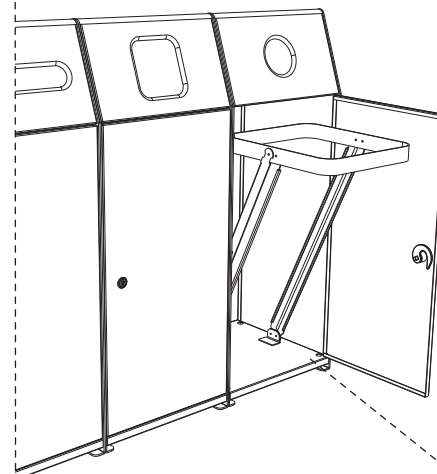

vestre

Acceptor

Art.nr: 2146

Non-recyclable waste

Deposit bottle

Plastic

Cardboard

Paper

Glass

Lid selection may vary.

195 kg

Optional anchoring.

- 4 X M8
- 4 X M8
- 4 X M8