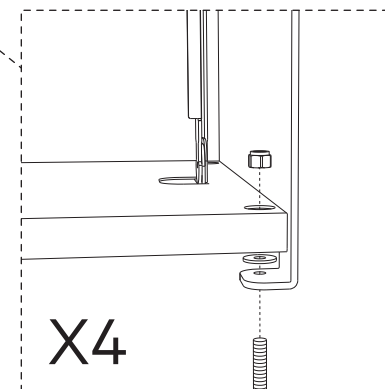

Glass

Lid selection may vary.

195 kg

Optional anchoring.

- 4 X M8
- 4 X M8
- 4 X M8