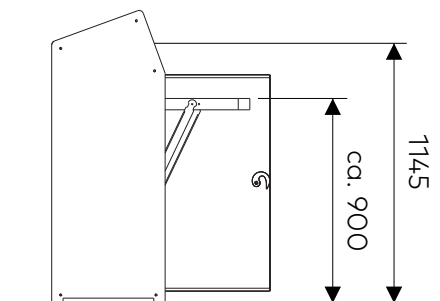

Glass

Lid selection may vary.

195 kg

Optional anchoring.

- 4 X M8
- 4 X M8
- 4 X M8