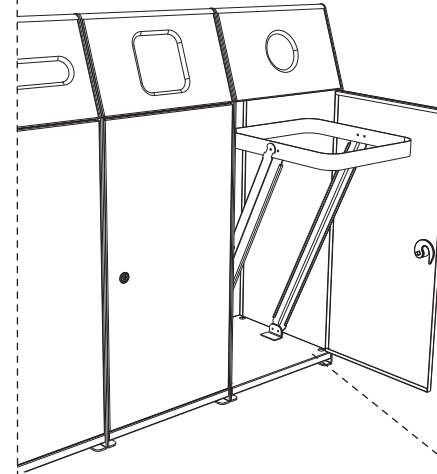

vestre

Acceptor

Art.nr: 2147

Non-recyclable waste

Deposit bottle

Plastic

Cardboard

Paper

Glass

Lid selection may vary.

250 kg

Optional anchoring.

- 4 X M8
- 4 X M8
- 4 X M8