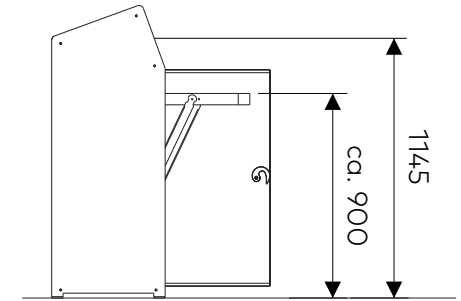

Glass

Lid selection may vary.

250 kg

Optional anchoring.

- 4 X M8
- 4 X M8
- 4 X M8