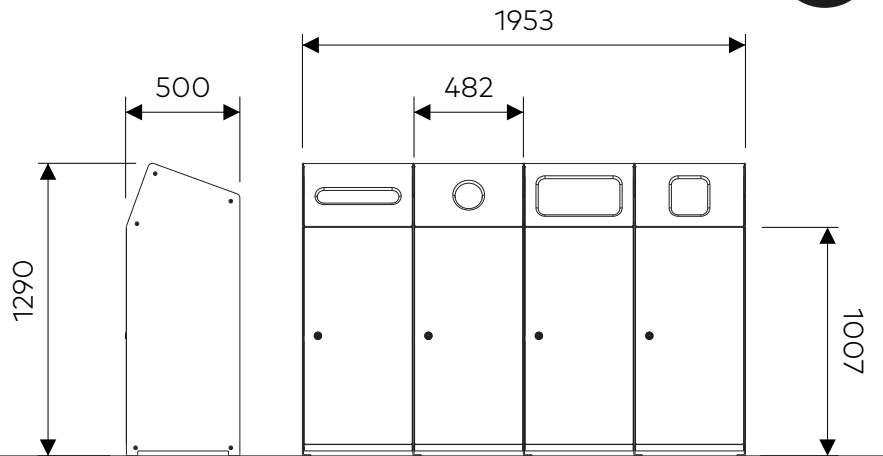

vestre

Acceptor

Art.nr: 2147

Non-recyclable waste

Deposit bottle

Plastic

Cardboard

Paper

Glass

Lid selection may vary.

250 kg

Optional anchoring.

- 4 X M8
- 4 X M8
- 4 X M8