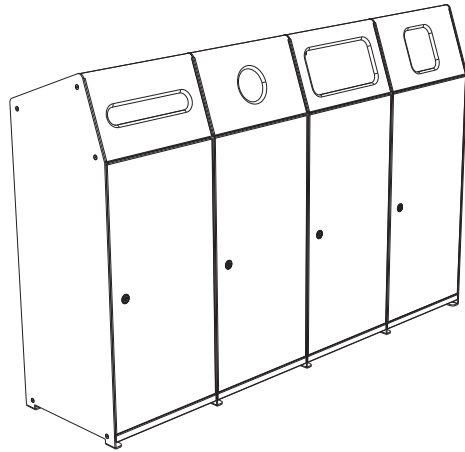

vestre

Acceptor

Art.nr: 2147

Non-recyclable waste

Deposit bottle

Plastic

Cardboard

Paper

Glass

Lid selection may vary.

250 kg

Optional anchoring.

- 4 X M8
- 4 X M8
- 4 X M8