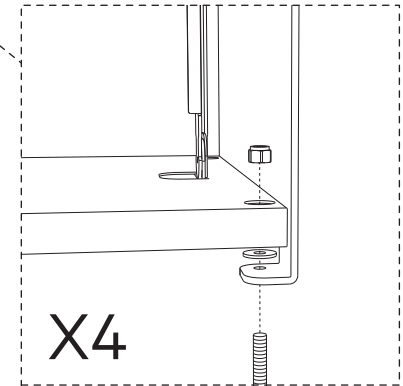

Glass

Lid selection may vary.

250 kg

Optional anchoring.

- 4 X M8
- 4 X M8
- 4 X M8