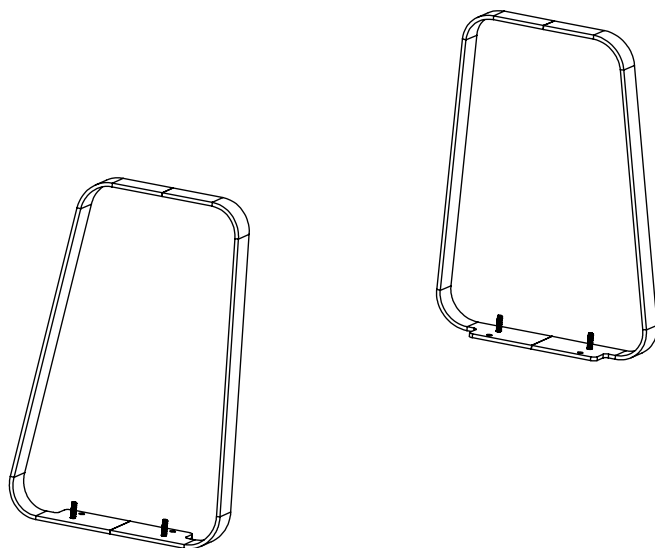

N/A

Armrests

Article no: 2226

vestre

14 Kg

Anchoring