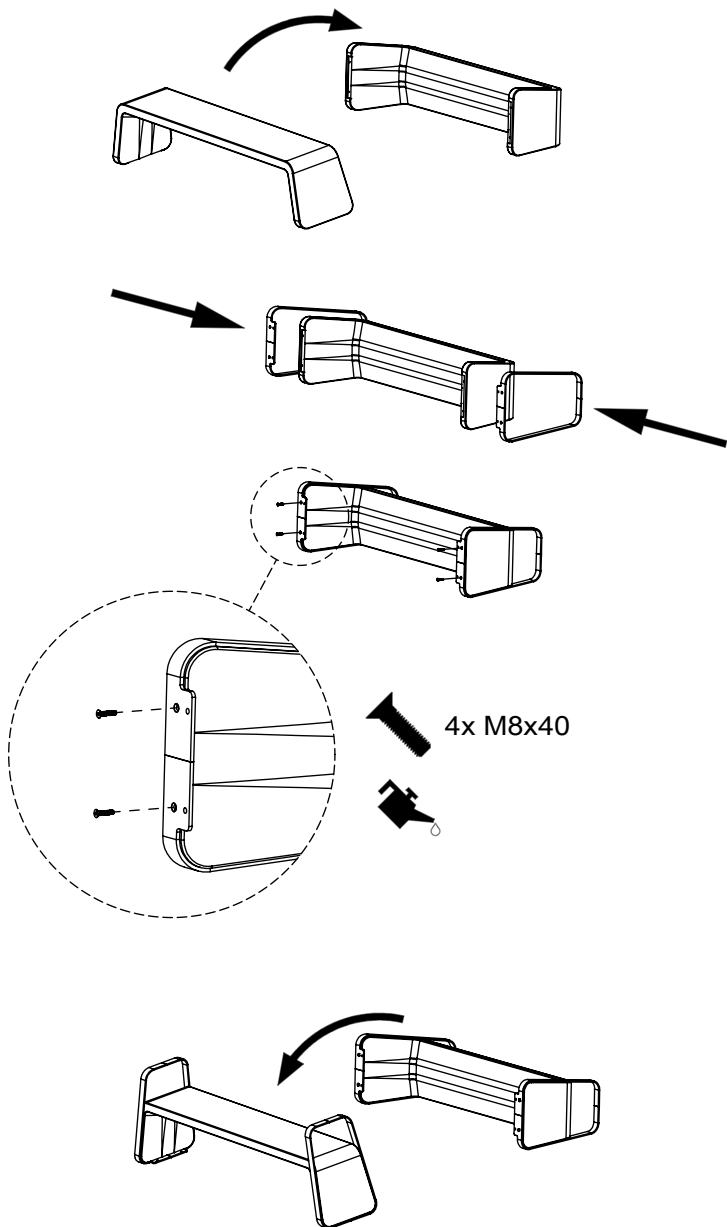

N/A

Armrests

Article no: 2226

vestre

14 Kg

Anchoring