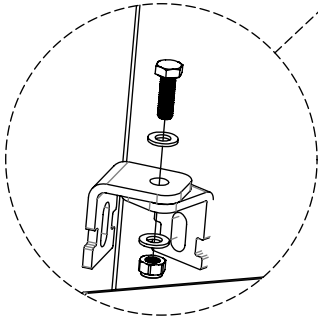

# Stoop

Bench

Article no: 2413

153 Kg

4xM8

4xM8

4xM8

Place the seats as shown  
Rotate the gables to lock the seats