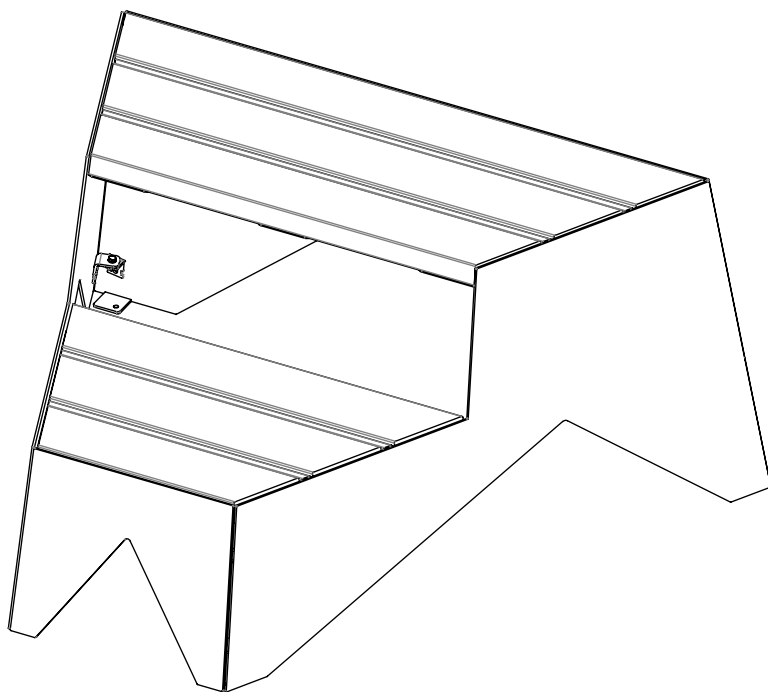

vestre

# Stoop

Bench

Article no: 2413

153 Kg

4xM8

4xM8

4xM8

Place the seats as shown  
Rotate the gables to lock the seats