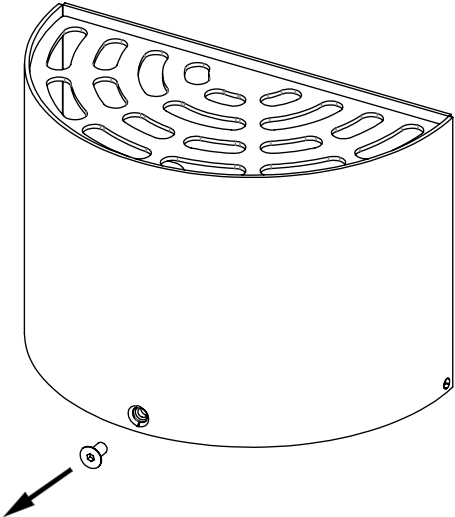

vestre

City

Ashtrey, wall-mounted

Article no: 265

5 Kg

Losen screw to
empty the ashtrey

1x M8x16

The bottom is now free to move.
Place a container beneath
to gather the ashes