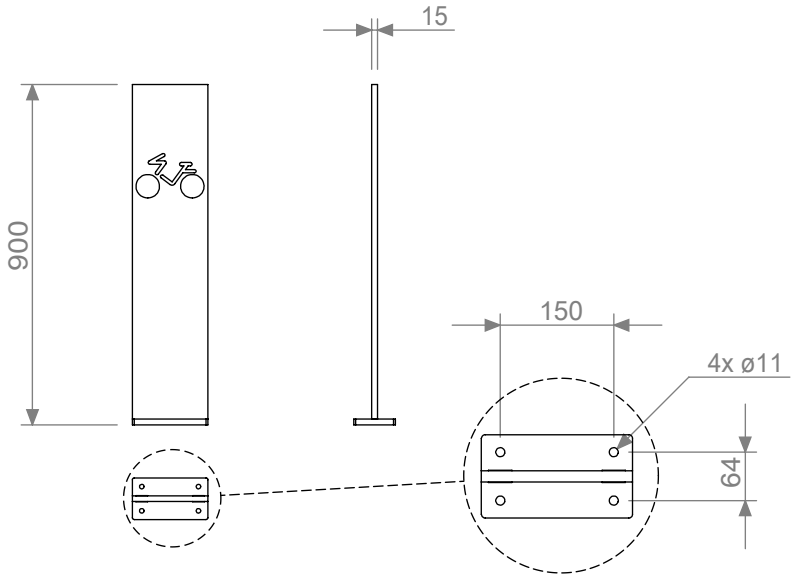

# Tour

Article no: 2886

22 Kg

### Type A- Anchoring with Base Plate

### Type C - Casting in the ground