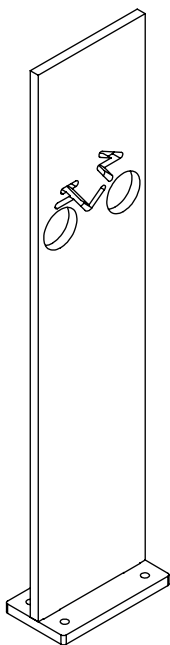

vestre

# Tour

Article no: 2886

22 Kg

### Type A- Anchoring with Base Plate

### Type C - Casting in the ground