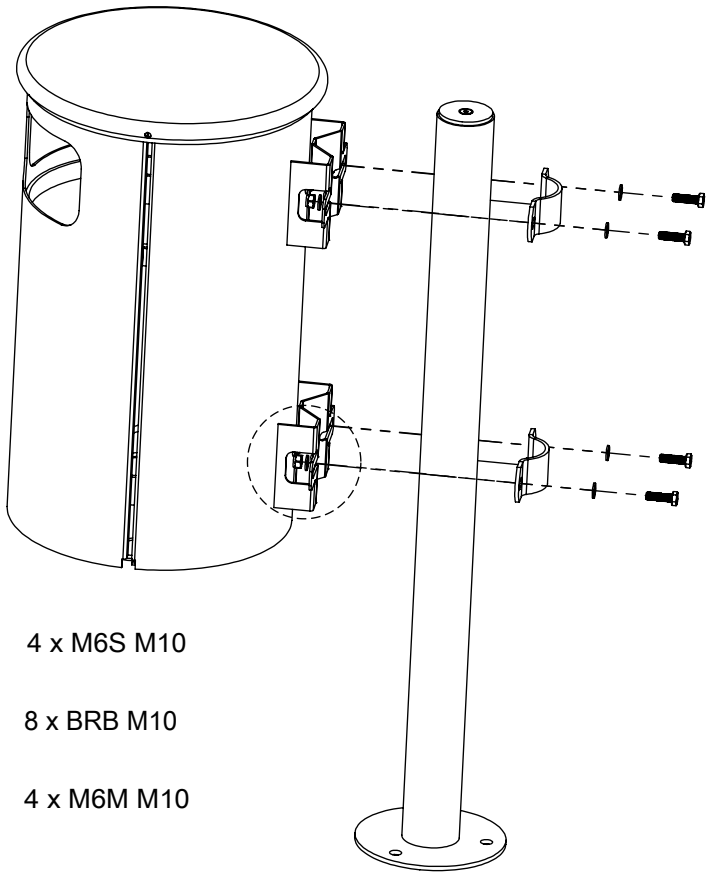

vestre

City

Mounting Pole

Article no: 292

8 Kg

Type A - Base plate

8 kg

Type C - Casting in the Ground

10 kg

4 x M6S M10

8 x BRB M10

4 x M6M M10