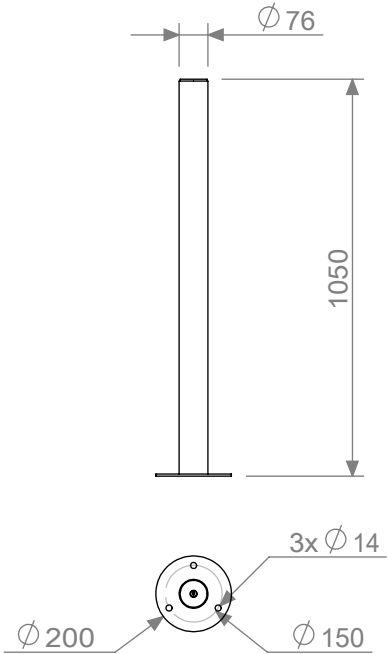

vestre

City

Mounting Pole

Article no: 292

8 Kg

Type A - Base plate

8 kg

Type C - Casting in the Ground

10 kg

4 x M6S M10

8 x BRB M10

4 x M6M M10