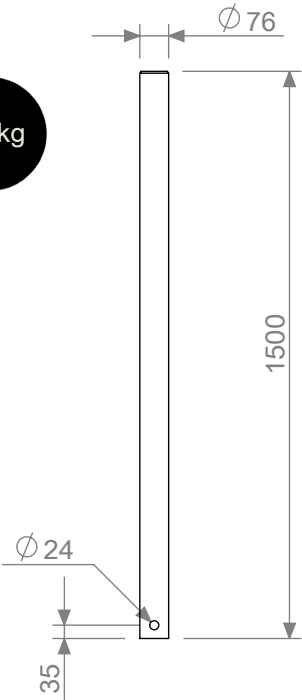

vestre

City

Mounting Pole

Article no: 292

8 Kg

Type A - Base plate

8 kg

Type C - Casting in the Ground

10 kg

4 x M6S M10

8 x BRB M10

4 x M6M M10