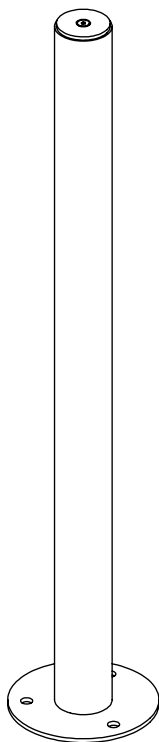

vestre

City

Mounting Pole

Article no: 292

8 Kg

Type A - Base plate

8 kg

Type C - Casting in the Ground

10 kg

4 x M6S M10

8 x BRB M10

4 x M6M M10