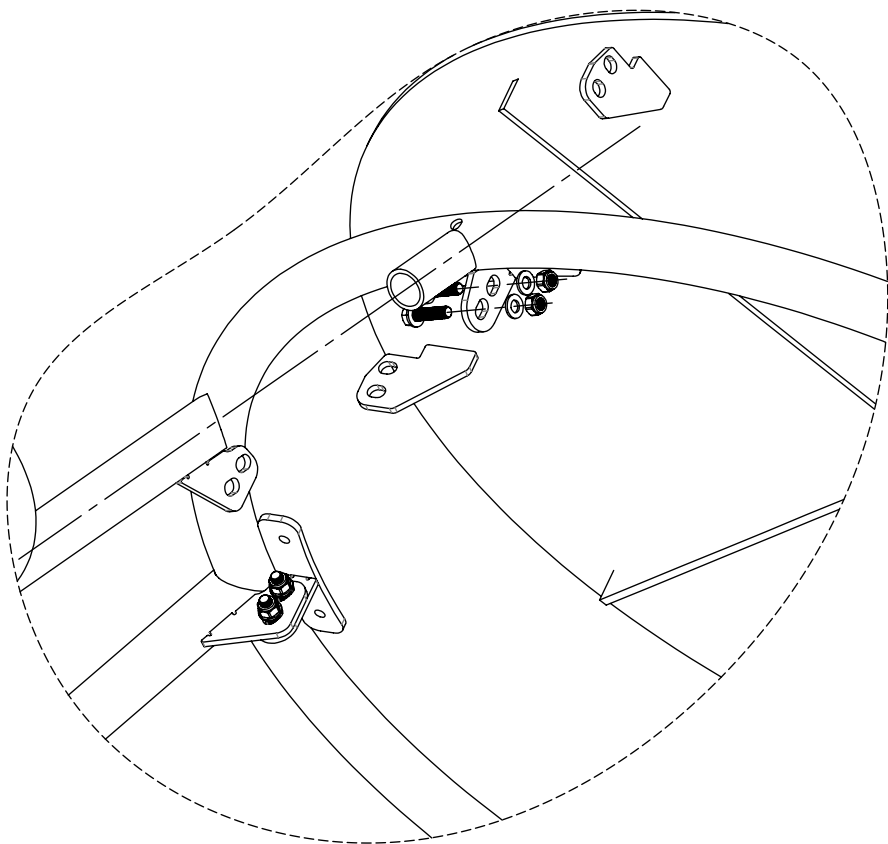

vestre

Buzz

Picnic table

Article no: 3316 & 3317

74 Kg

10 x M8x30

20 x M8

10 x M8

Start assembling like this:

Take care to protect surface from scratches

Then place each leg onto the guides in the following order:

Lastly tighten the screws as shown on the previous page.

Optional anchoring