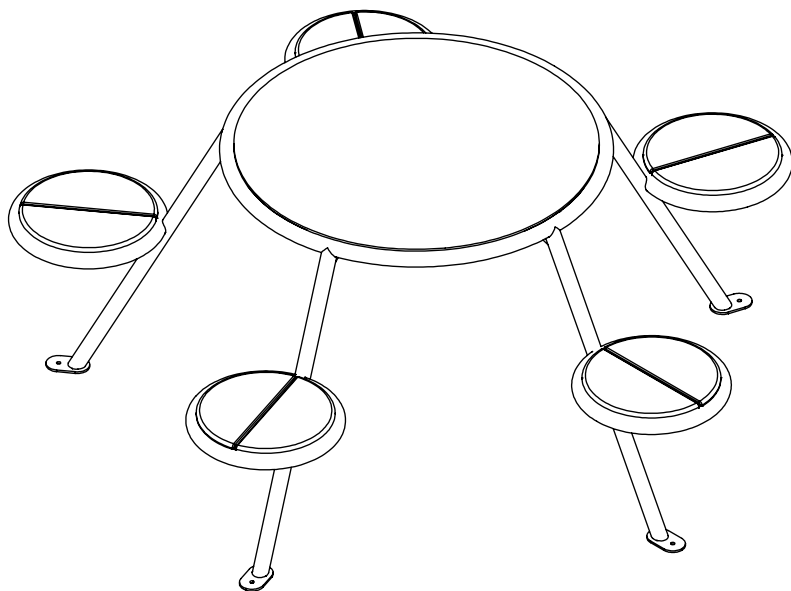

vestre

Buzz

Picnic table

Article no: 3316 & 3317

74 Kg

10 x M8x30

20 x M8

10 x M8

Start assembling like this:

Take care to protect surface from scratches

Then place each leg onto the guides in the following order:

Lastly tighten the screws as shown on the previous page.

Optional anchoring