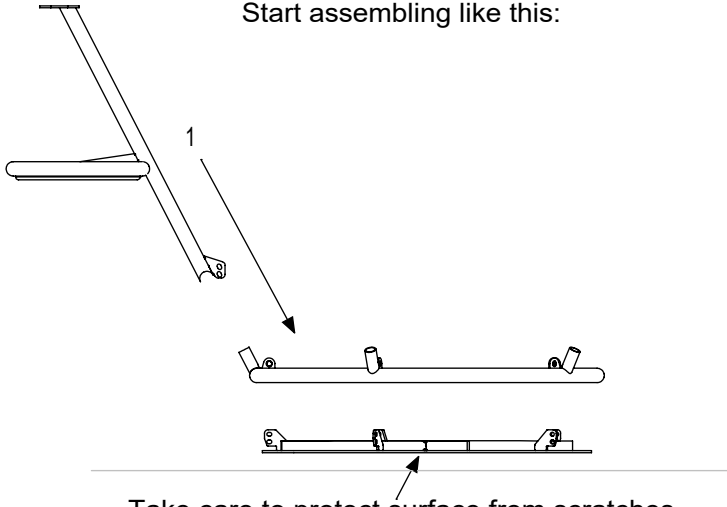

vestre

Buzz

Picnic table

Article no: 3316 & 3317

74 Kg

10 x M8x30

20 x M8

10 x M8

Start assembling like this:

Take care to protect surface from scratches

Then place each leg onto the guides in the following order:

Lastly tighten the screws as shown on the previous page.

Optional anchoring