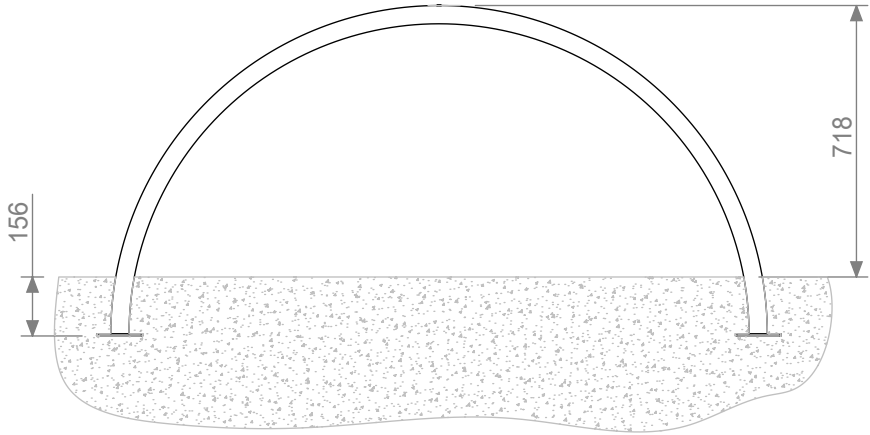

Bøy

Bike stand

Article no: 388

11 Kg

Cast-in Depth

Optional Anchoring

Recommended spacing