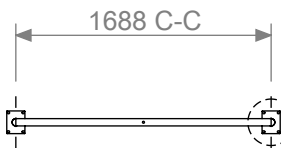

Bøy

Bike stand

Article no: 388

11 Kg

Cast-in Depth

Optional Anchoring

Recommended spacing