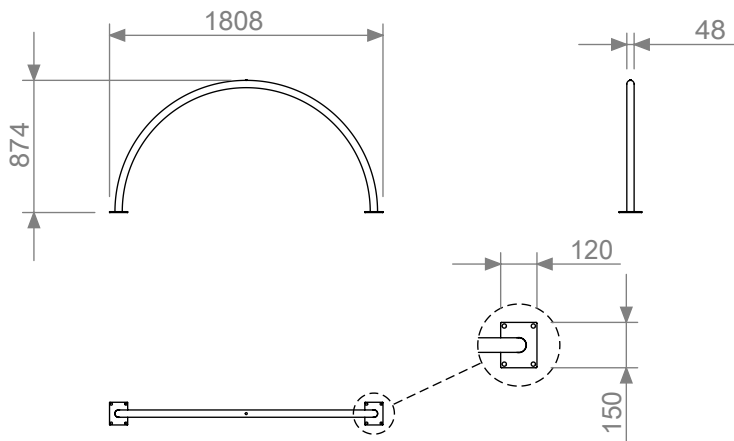

Bøy

Bike stand

Article no: 388

11 Kg

Cast-in Depth

Optional Anchoring

Recommended spacing