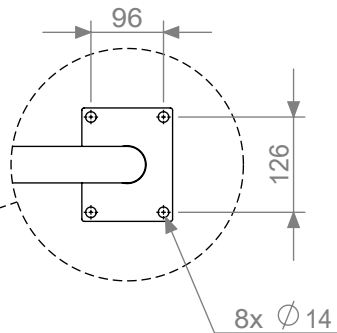

Bøy

Bike stand

Article no: 388

11 Kg

Cast-in Depth

Optional Anchoring

Recommended spacing