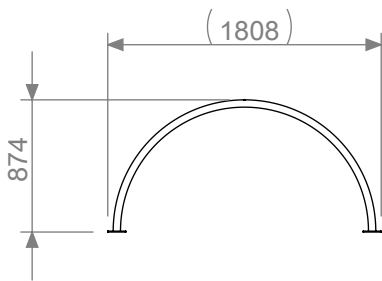

Bøy

Bike stand

Article no: 388

11 Kg

Cast-in Depth

Optional Anchoring

Recommended spacing