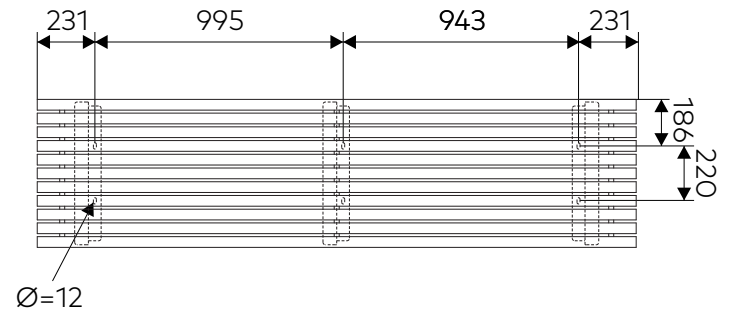

Porto

Art.nr: 405MK

86 kg

Optional anchoring. Not included.

-  6 X M8
-  6 X M8
-  6 X M8
- 