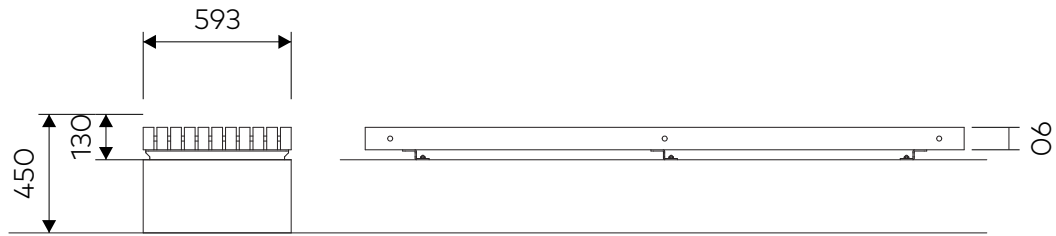

Porto

Art.nr: 405MK

86 kg

Optional anchoring. Not included.

-  6 X M8
-  6 X M8
-  6 X M8
- 