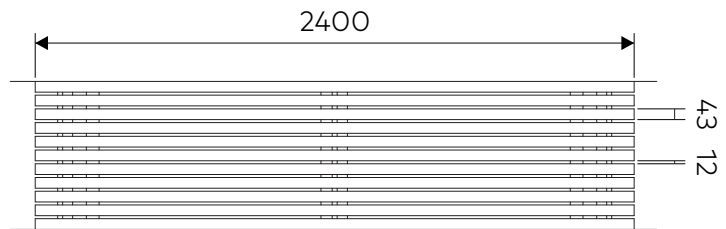

Porto

Art.nr: 405MK

86 kg

Optional anchoring. Not included.

-  6 X M8
-  6 X M8
-  6 X M8
- 