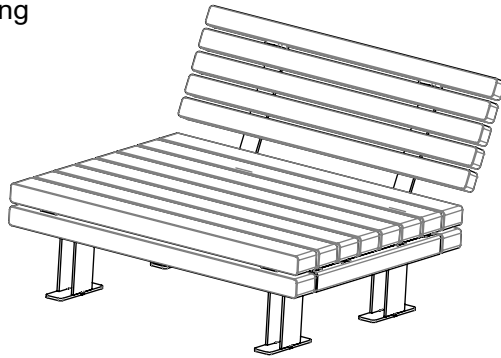

vestre

Kong

Sun bench

Article no: 4066, 4066A & 4066C

150-171 Kg

4066 - Freestanding
Weight: 154 Kg

4066A - Anchoring
Weight: 150 Kg

4066C - Casting
Weight: 171 Kg

4066 - Freestanding

4066A - Anchoring

4066C - Casting

Mounting Legs, same on all variations

Mounting backrest, same on all variations