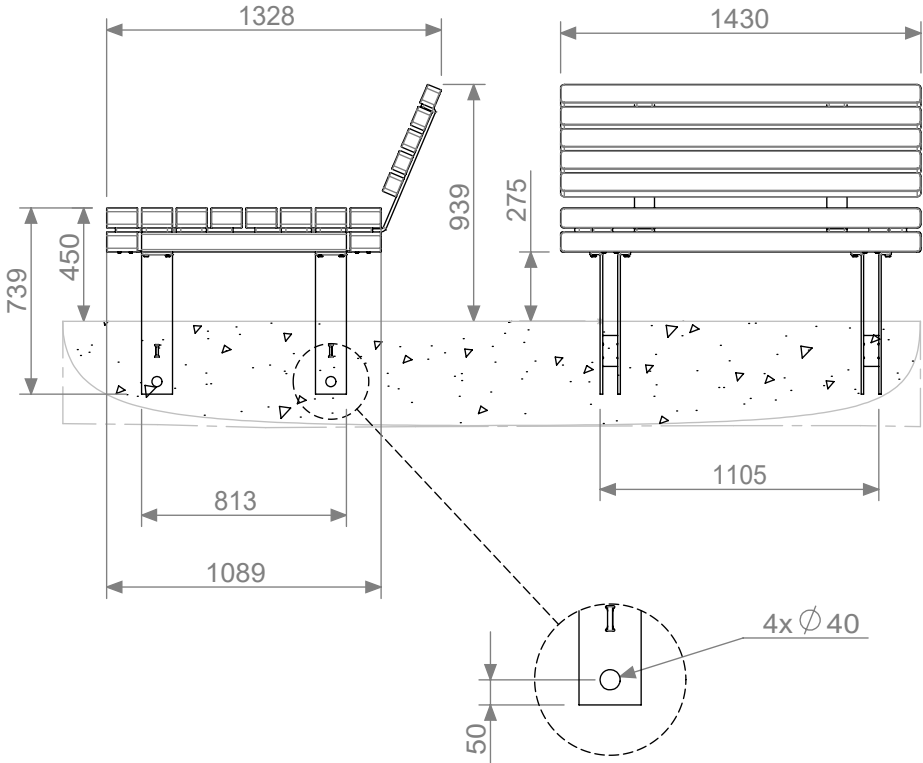

vestre

Kong

Sun bench

Article no: 4066, 4066A & 4066C

150-171 Kg

4066 - Freestanding
Weight: 154 Kg

4066A - Anchoring
Weight: 150 Kg

4066C - Casting
Weight: 171 Kg

4066 - Freestanding

4066A - Anchoring

4066C - Casting

Mounting Legs, same on all variations

Mounting backrest, same on all variations