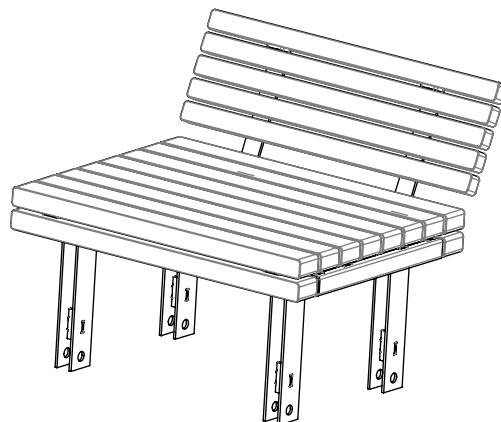

vestre

Kong

Sun bench

Article no: 4066, 4066A & 4066C

150-171 Kg

4066 - Freestanding
Weight: 154 Kg

4066A - Anchoring
Weight: 150 Kg

4066C - Casting
Weight: 171 Kg

4066 - Freestanding

4066A - Anchoring

4066C - Casting

Mounting Legs, same on all variations

Mounting backrest, same on all variations