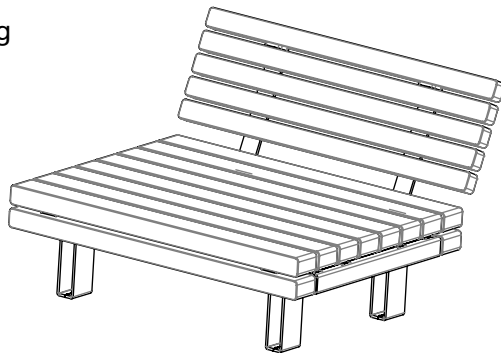

vestre

Kong

Sun bench

Article no: 4066, 4066A & 4066C

150-171 Kg

4066 - Freestanding
Weight: 154 Kg

4066A - Anchoring
Weight: 150 Kg

4066C - Casting
Weight: 171 Kg

4066 - Freestanding

4066A - Anchoring

4066C - Casting

Mounting Legs, same on all variations

Mounting backrest, same on all variations