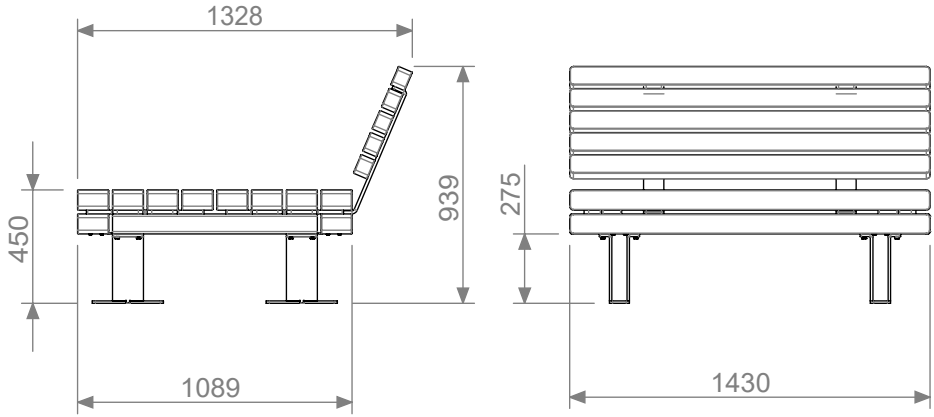

vestre

Kong

Sun bench

Article no: 4066, 4066A & 4066C

150-171 Kg

4066 - Freestanding
Weight: 154 Kg

4066A - Anchoring
Weight: 150 Kg

4066C - Casting
Weight: 171 Kg

4066 - Freestanding

4066A - Anchoring

4066C - Casting

Mounting Legs, same on all variations

Mounting backrest, same on all variations