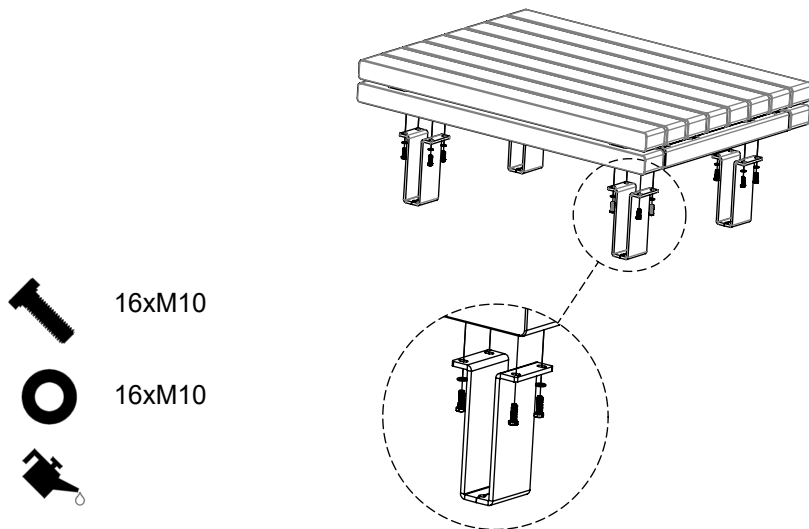

vestre

Kong

Sun bench

Article no: 4066, 4066A & 4066C

150-171 Kg

4066 - Freestanding
Weight: 154 Kg

4066A - Anchoring
Weight: 150 Kg

4066C - Casting
Weight: 171 Kg

4066 - Freestanding

4066A - Anchoring

4066C - Casting

Mounting Legs, same on all variations

Mounting backrest, same on all variations