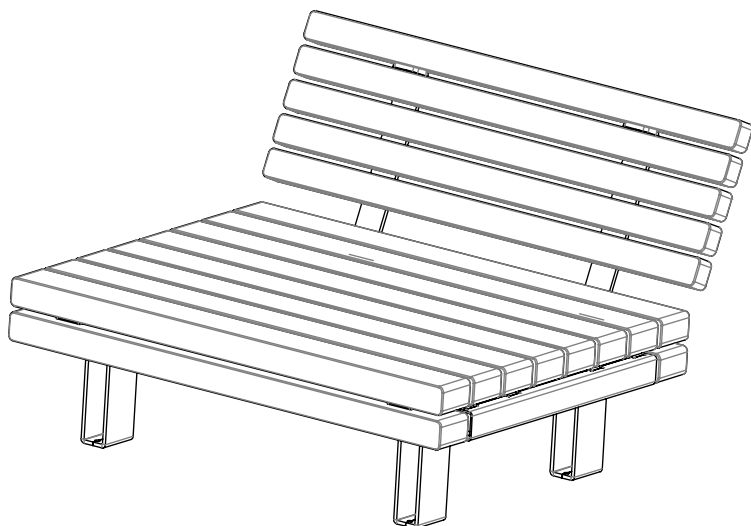

vestre

Kong

Sun bench

Article no: 4066, 4066A & 4066C

150-171 Kg

4066 - Freestanding
Weight: 154 Kg

4066A - Anchoring
Weight: 150 Kg

4066C - Casting
Weight: 171 Kg

4066 - Freestanding

4066A - Anchoring

4066C - Casting

Mounting Legs, same on all variations

Mounting backrest, same on all variations