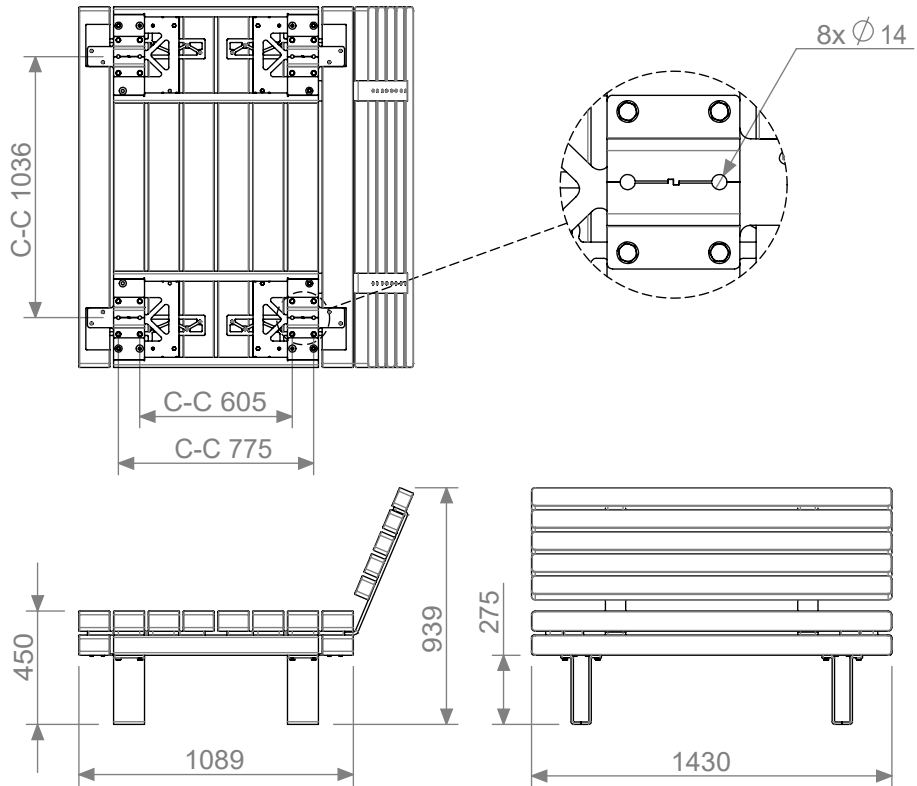

vestre

Kong

Sun bench

Article no: 4066, 4066A & 4066C

150-171 Kg

4066 - Freestanding
Weight: 154 Kg

4066A - Anchoring
Weight: 150 Kg

4066C - Casting
Weight: 171 Kg

4066 - Freestanding

4066A - Anchoring

4066C - Casting

Mounting Legs, same on all variations

Mounting backrest, same on all variations