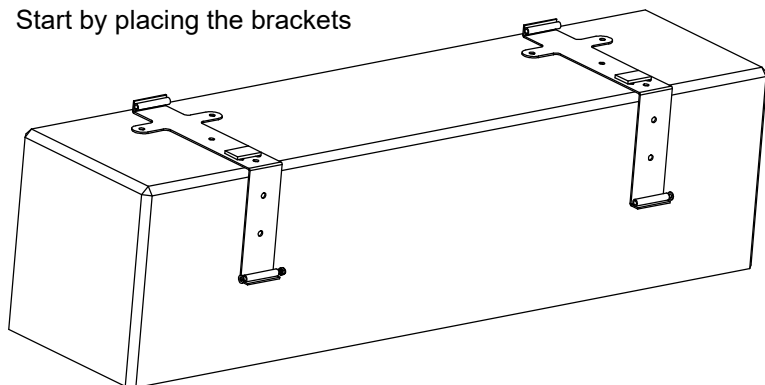

vestre

Corner

Article no: 4103MK

36 Kg

Start by placing the brackets

Anchoring holes: 3 per bracket is recommended

View from front

View from above

Place bench on brackets

4x M8x110

8x M8

4x M8