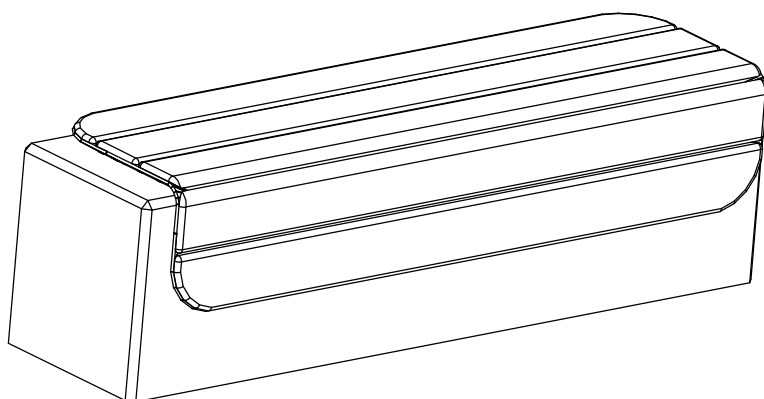

vestre

Corner

Article no: 4103MK

36 Kg

Start by placing the brackets

Anchoring holes: 3 per bracket is recommended

View from front

View from above

Place bench on brackets

4x M8x110

8x M8

4x M8