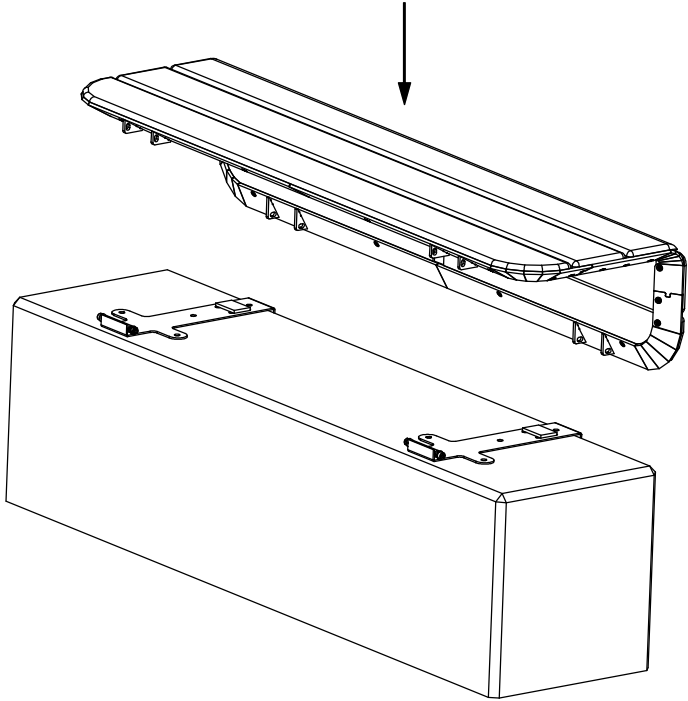

vestre

Corner

Article no: 4103MK

36 Kg

Start by placing the brackets

Anchoring holes: 3 per bracket is recommended

View from front

View from above

Place bench on brackets

4x M8x110

8x M8

4x M8