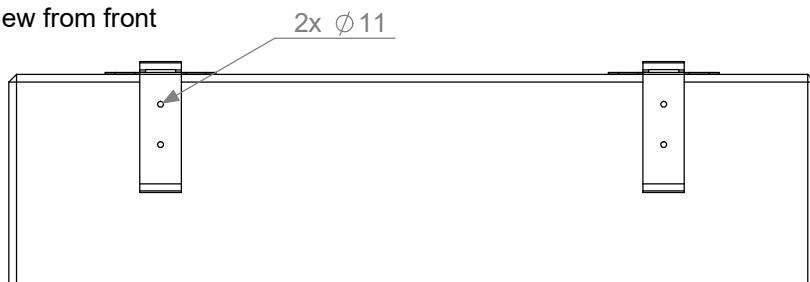

vestre

Corner

Article no: 4103MK

36 Kg

Start by placing the brackets

Anchoring holes: 3 per bracket is recommended

View from front

View from above

Place bench on brackets

4x M8x110

8x M8

4x M8