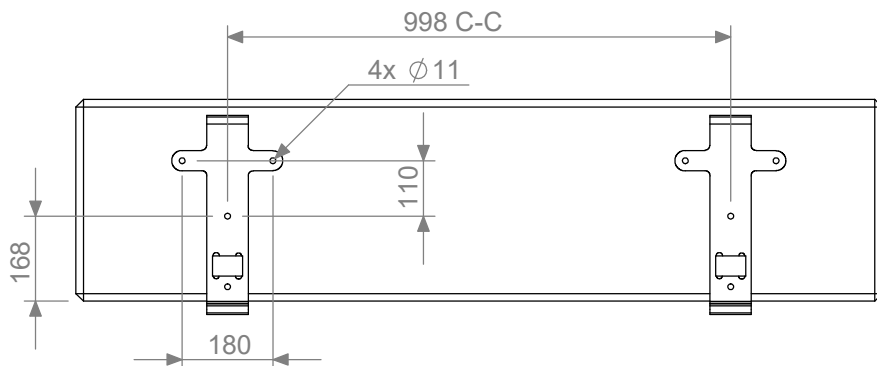

vestre

Corner

Article no: 4103MK

36 Kg

Start by placing the brackets

Anchoring holes: 3 per bracket is recommended

View from front

View from above

Place bench on brackets

4x M8x110

8x M8

4x M8