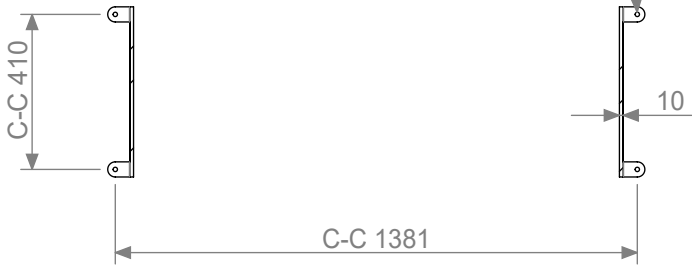

Edo

Bench with steel gabel

Article no: 4315

vestre

46 Kg

VIEW B

SECTION C-C