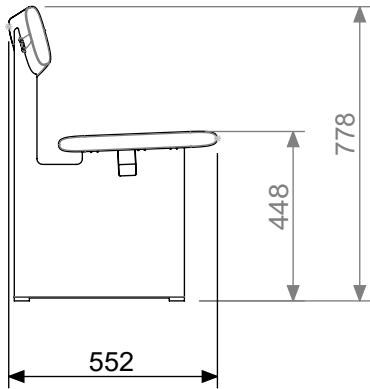

Edo

Bench with steel gabel

Article no: 4315

vestre

46 Kg

VIEW B

SECTION C-C