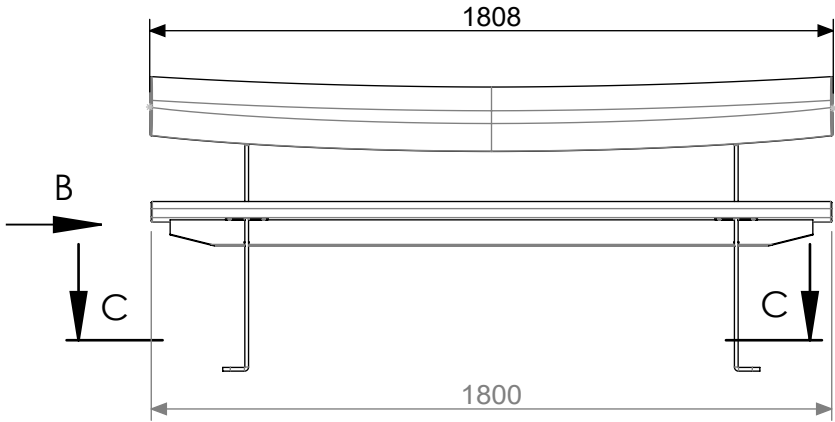

Edo

Bench with steel gabel

Article no: 4315

vestre

46 Kg

VIEW B

SECTION C-C