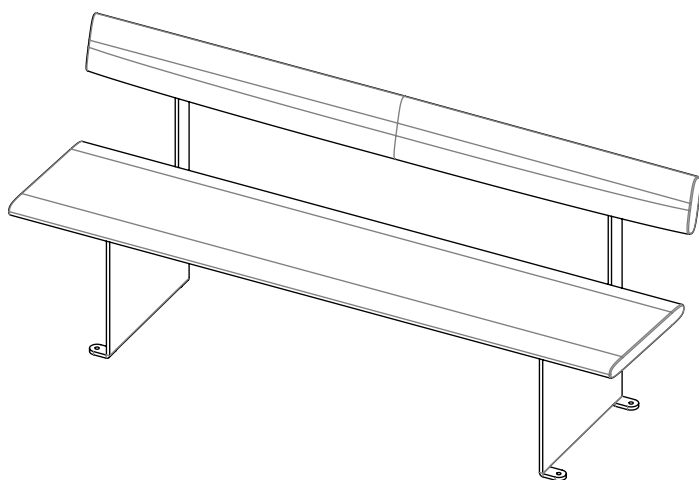

Edo

Bench with steel gabel

Article no: 4315

vestre

46 Kg

VIEW B

SECTION C-C