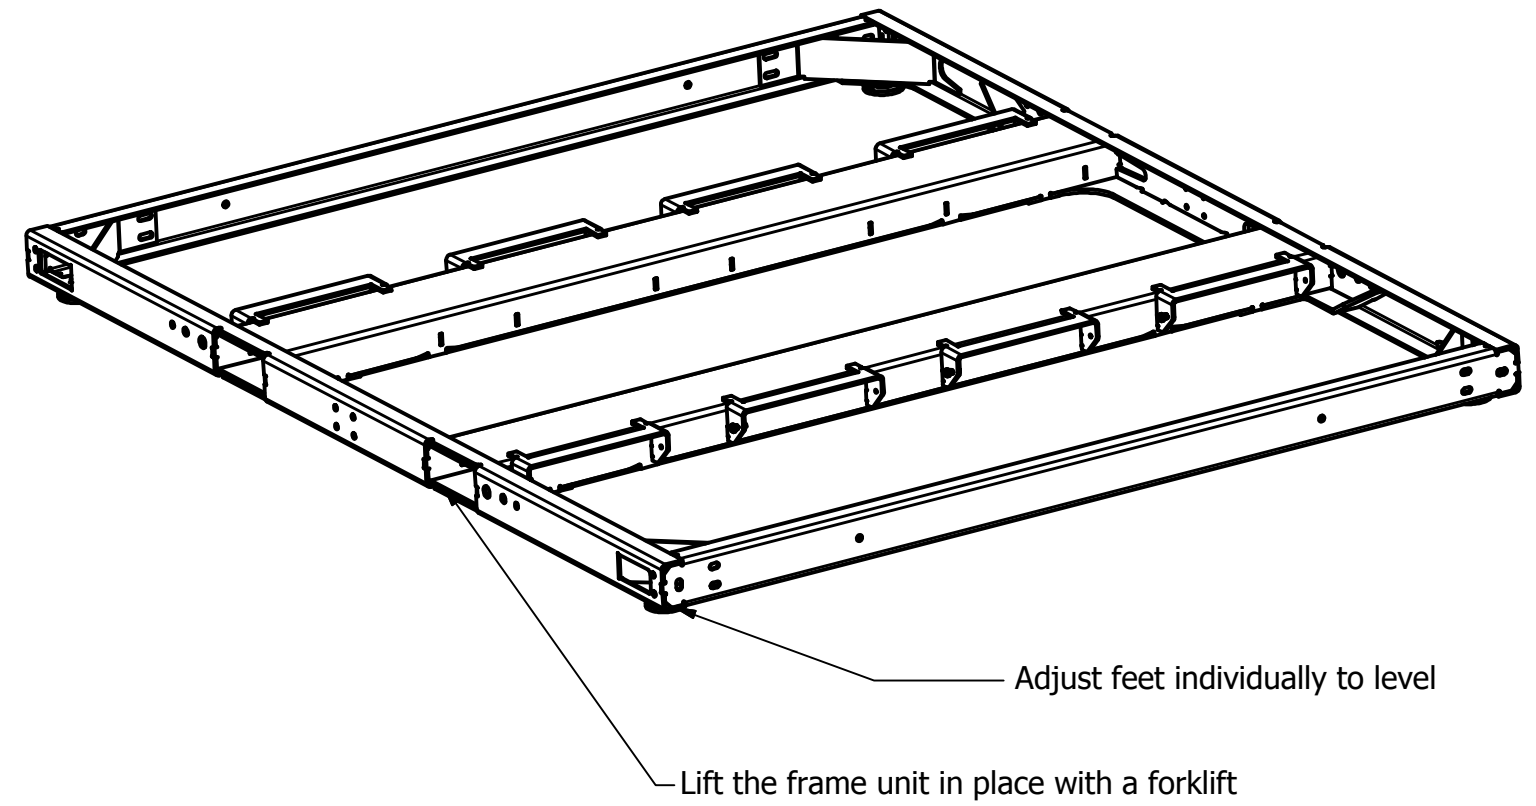

www.vestre.com

Parklet 2.0

Parklet floor
Art.nr.4401-901

299 kg

All designs, drawings and pictures are the intellectual property of Vestre and are protected by Norwegian and international copyright laws. You may not use, distribute, modify, reproduce or otherwise exploit Vestres designs, drawings and pictures without prior express consent by Vestre.

Part list

PARTS LIST		
ITEM	QTY	DESCRIPTION
1	1	Parklet Floor Frame
2	4	Floor sections
3	8	Floor section fix screws
4	4	Pad Feet

Additional content provided

Hex key	1
---------	---

Step 1

Step 2

Lower floor section and slide into slot.