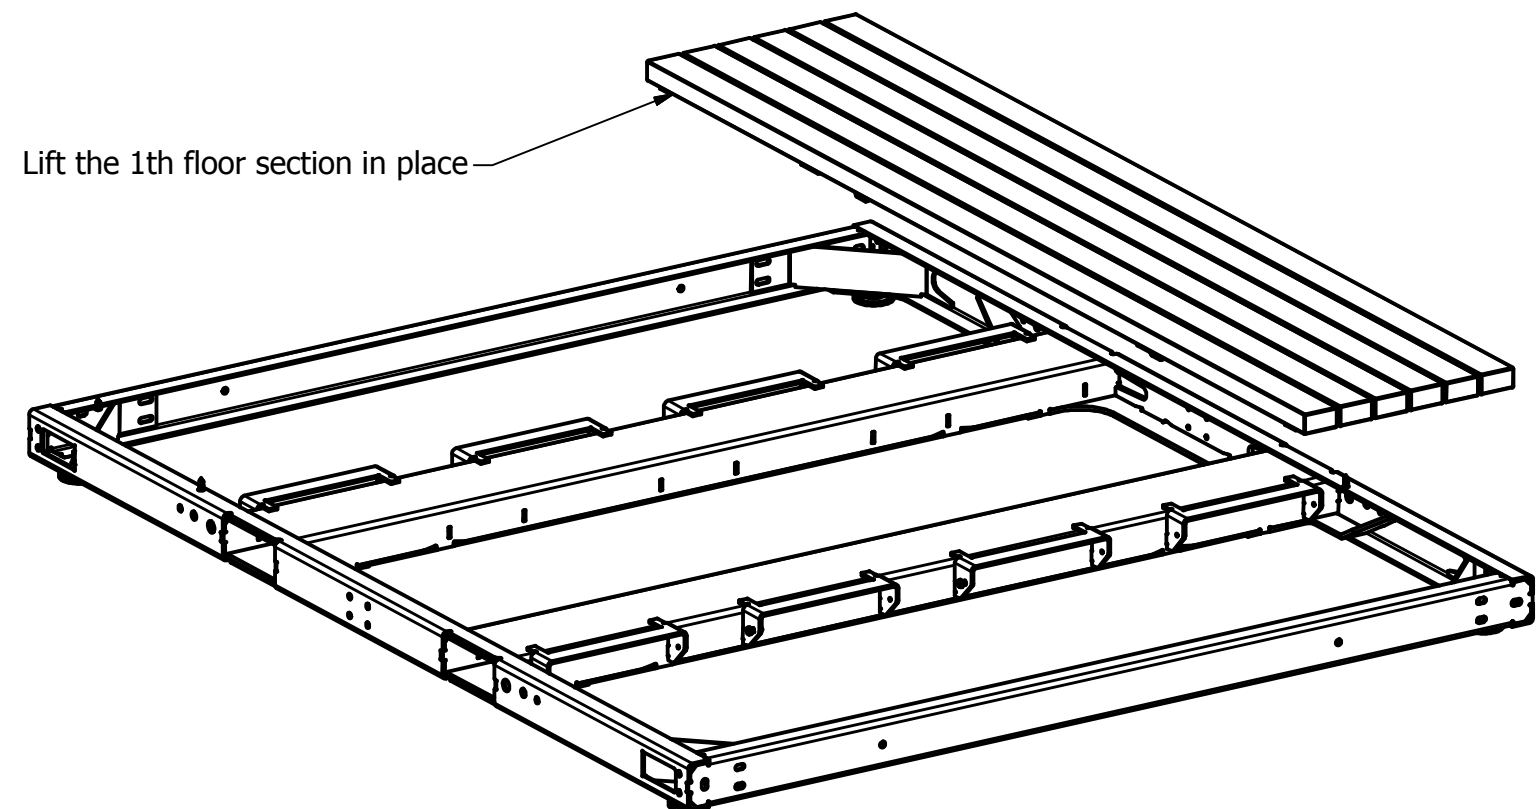

www.vestre.com

Parklet 2.0

Parklet floor
Art.nr.4401-901

299 kg

All designs, drawings and pictures are the intellectual property of Vestre and are protected by Norwegian and international copyright laws. You may not use, distribute, modify, reproduce or otherwise exploit Vestres designs, drawings and pictures without prior express consent by Vestre.

Part list

PARTS LIST		
ITEM	QTY	DESCRIPTION
1	1	Parklet Floor Frame
2	4	Floor sections
3	8	Floor section fix screws
4	4	Pad Feet

Additional content provided

Hex key	1
---------	---

Step 1

Step 2

Lower floor section and slide into slot.