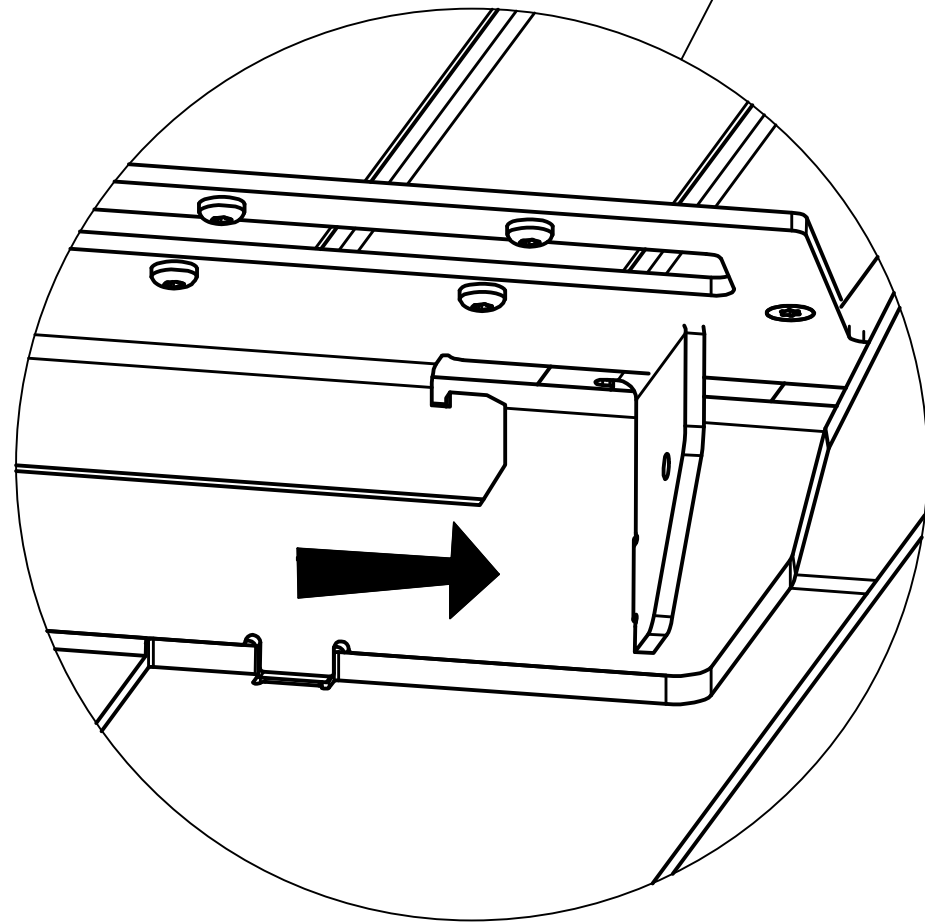

Part list

PARTS LIST		
ITEM	QTY	DESCRIPTION
1	1	Parklet Floor Frame
2	4	Floor sections
3	8	Floor section fix screws
4	4	Pad Feet

Additional content provided

Hex key	1
---------	---

Step 1

Step 2

Lower floor section and slide into slot.

Step 3

Mount with bolt

Section locked in position

Repeat steps 2 and 3 for sections 2-4