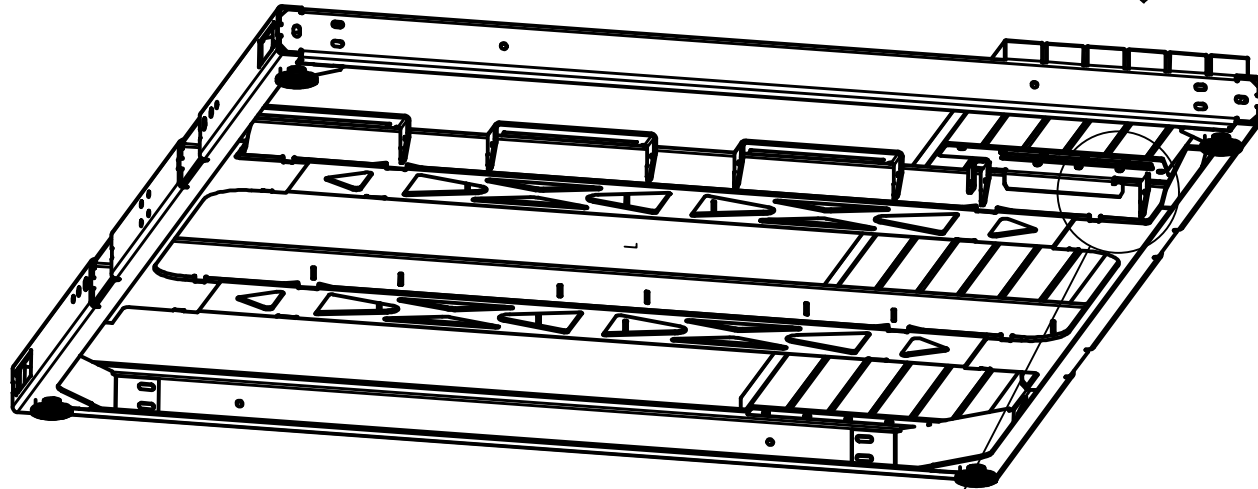

Part list

PARTS LIST		
ITEM	QTY	DESCRIPTION
1	1	Parklet Floor Frame
2	4	Floor sections
3	8	Floor section fix screws
4	4	Pad Feet

Additional content provided

Hex key	1
---------	---

Step 1

Step 2

Lower floor section and slide into slot.