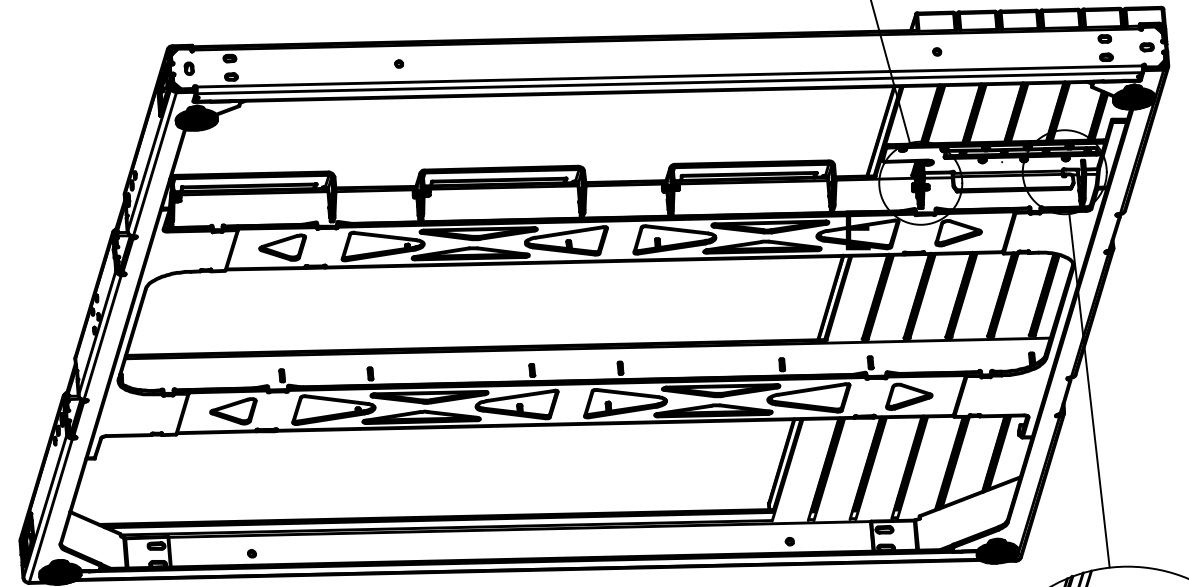

Part list

PARTS LIST		
ITEM	QTY	DESCRIPTION
1	1	Parklet Floor Frame
2	4	Floor sections
3	8	Floor section fix screws
4	4	Pad Feet

Additional content provided

Hex key	1
---------	---

Step 1

Step 2

Lower floor section and slide into slot.

Step 3

Mount with bolt

Section locked in position

Repeat steps 2 and 3 for sections 2-4