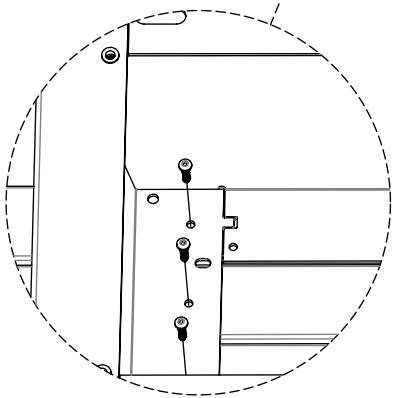

# Parklet

Module without wood

Article no: 4403

56 Kg

16x 6,3x32

4488- Planter

4406- Modulbench

4407- Modulbench  
with armrest