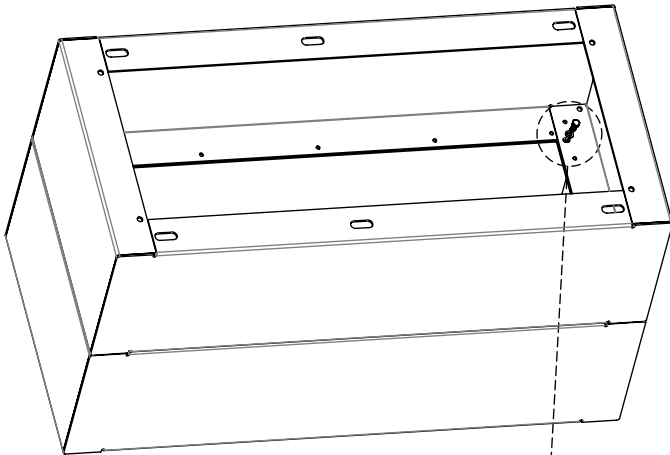

# Parklet

Module without wood

Article no: 4403

56 Kg

16x 6,3x32

4488- Planter

4406- Modulbench

4407- Modulbench  
with armrest