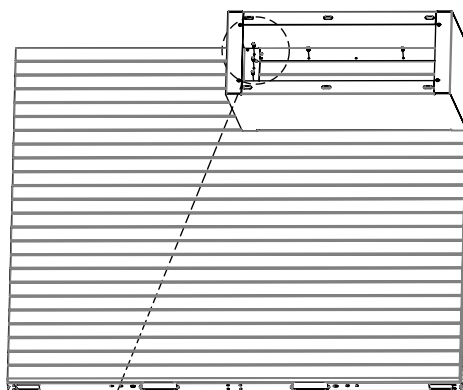

# Parklet

Module without wood

Article no: 4403

56 Kg

16x 6,3x32

4488- Planter

4406- Modulbench

4407- Modulbench  
with armrest