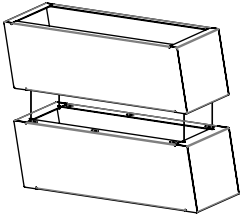

# Parklet

Module without wood

Article no: 4403

56 Kg

16x 6,3x32

4488- Planter

4406- Modulbench

4407- Modulbench  
with armrest