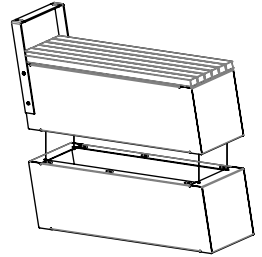

# Parklet

Module without wood

Article no: 4403

56 Kg

16x 6,3x32

4488- Planter

4406- Modulbench

4407- Modulbench  
with armrest