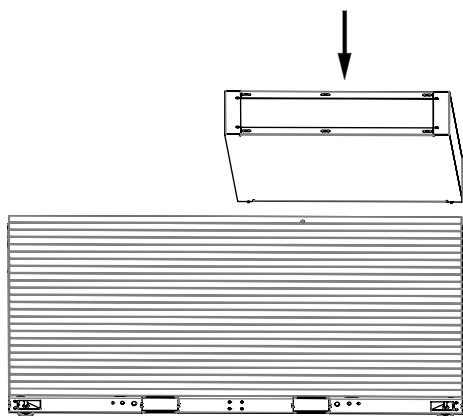

# Parklet

Module without wood

Article no: 4403

56 Kg

16x 6,3x32

4488- Planter

4406- Modulbench

4407- Modulbench  
with armrest