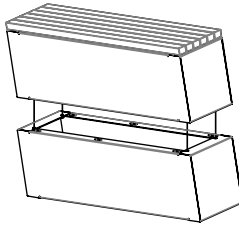

# Parklet

Module without wood

Article no: 4403

56 Kg

16x 6,3x32

4488- Planter

4406- Modulbench

4407- Modulbench  
with armrest