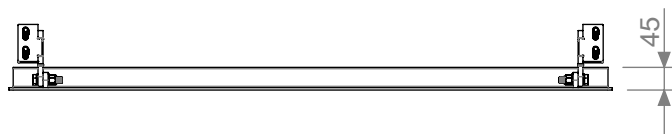

vestre

Parklet

Transition plates

Article no: 4440- 4445

22 Kg

4440

4441, Café

4442, Portal

4443, Cosy

4444, Mech

4445, Cycle

Mounting, Parklet floor

4x M8x35