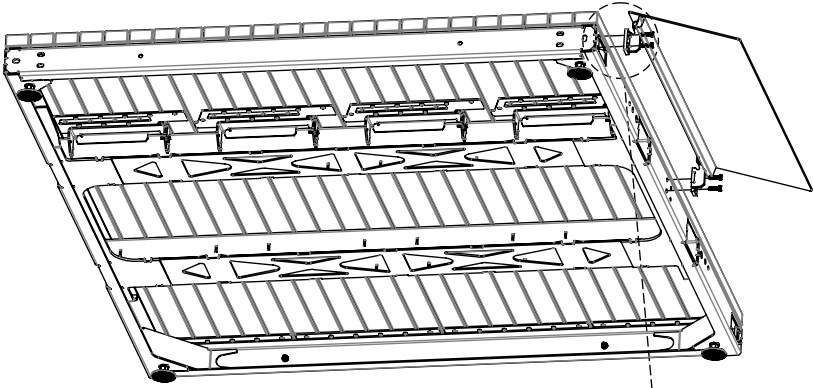

vestre

Parklet

Transition plates

Article no: 4440- 4445

22 Kg

4440

4441, Café

4442, Portal

4443, Cosy

4444, Mech

4445, Cycle

Mounting, Parklet floor

4x M8x35