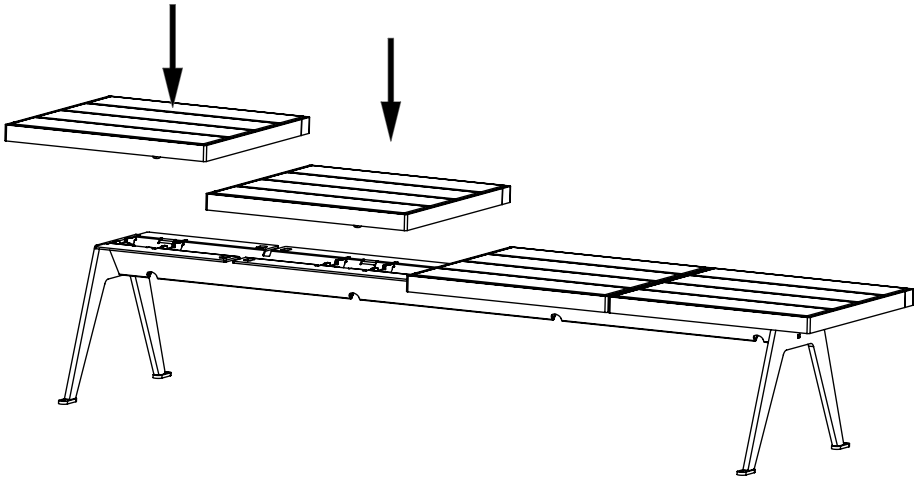

vestre

Atlas

Bench, 4-seater

Article no: 4504

111 Kg

4x M12x35

8x M12

4x M12

4x M12x35

4x M12

4x M12