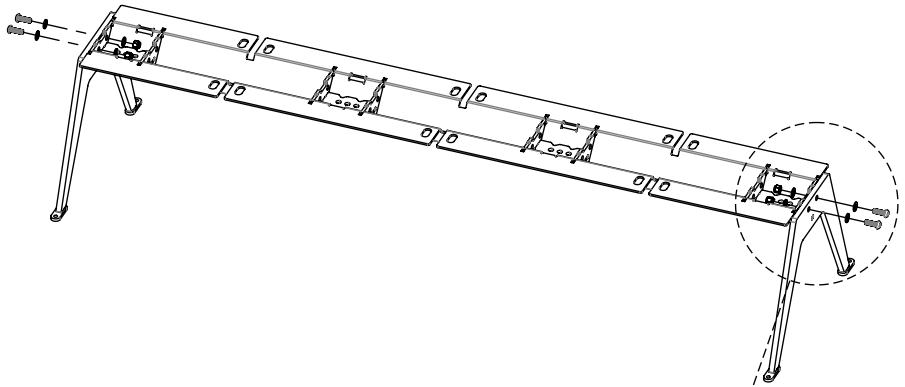

vestre

Atlas

Bench, 4-seater

Article no: 4504

111 Kg

4x M12x35

8x M12

4x M12

4x M12x35

4x M12

4x M12