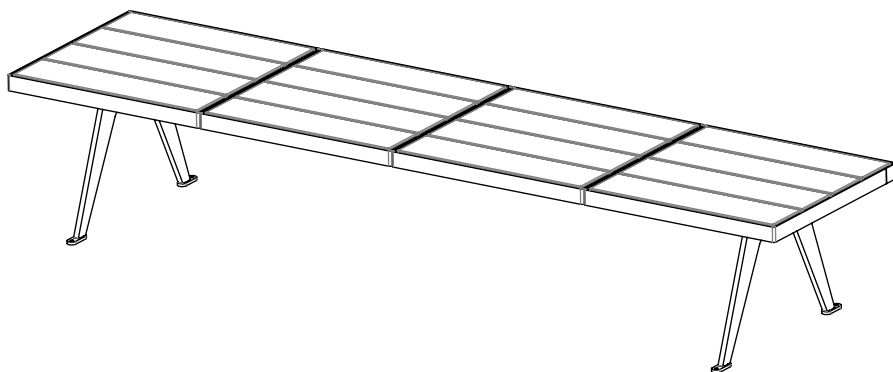

vestre

Atlas

Bench, 4-seater

Article no: 4504

111 Kg

4x M12x35

8x M12

4x M12