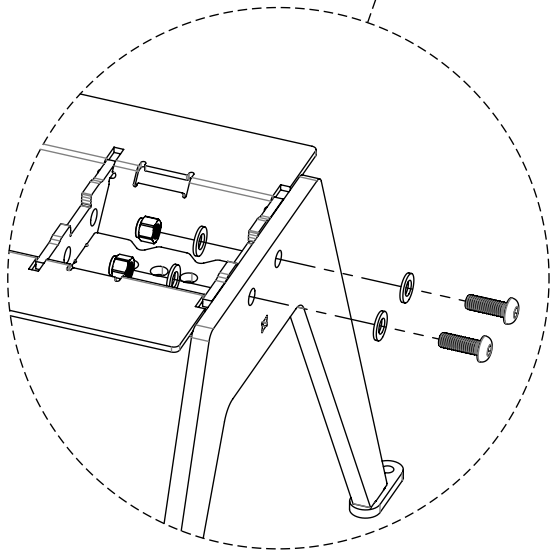

vestre

Atlas

Bench, 4-seater

Article no: 4504

111 Kg

4x M12x35

8x M12

4x M12

4x M12x35

4x M12

4x M12