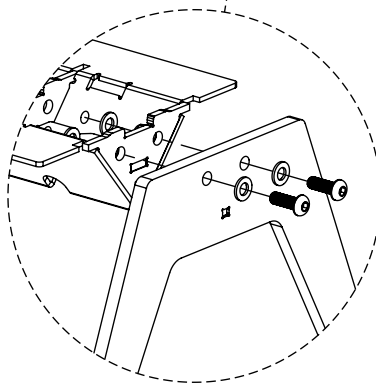

# Atlas

Bench 3-seater

Article no: 4513

109 Kg

4x K6S M12x35

8x BRB  $\varnothing$ 13x24x2.5

4x LM6M M12

4x M12x35