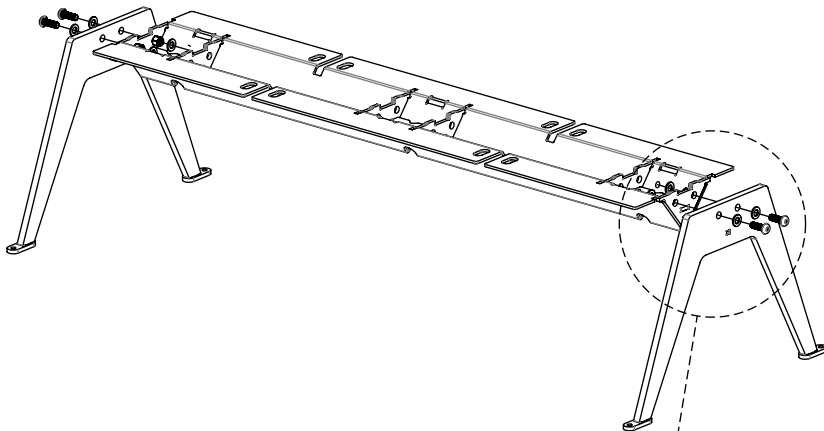

vestre

# Atlas

Bench 3-seater

Article no: 4513

109 Kg

4x K6S M12x35

8x BRB  $\varnothing$ 13x24x2.5

4x LM6M M12

4x M12x35

4x M12

4x M12