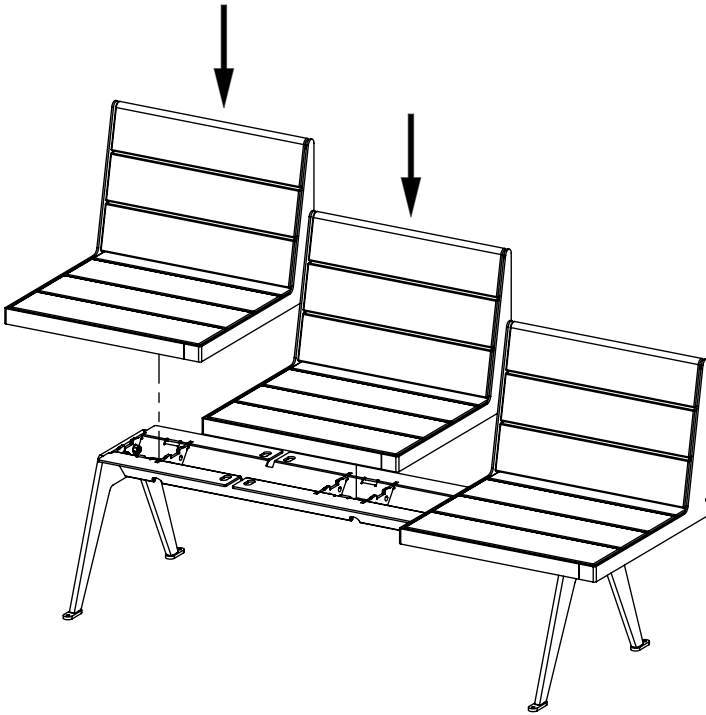

# Atlas

Bench 3-seater

Article no: 4513

109 Kg

4x K6S M12x35

8x BRB  $\varnothing$ 13x24x2.5

4x LM6M M12

4x M12x35