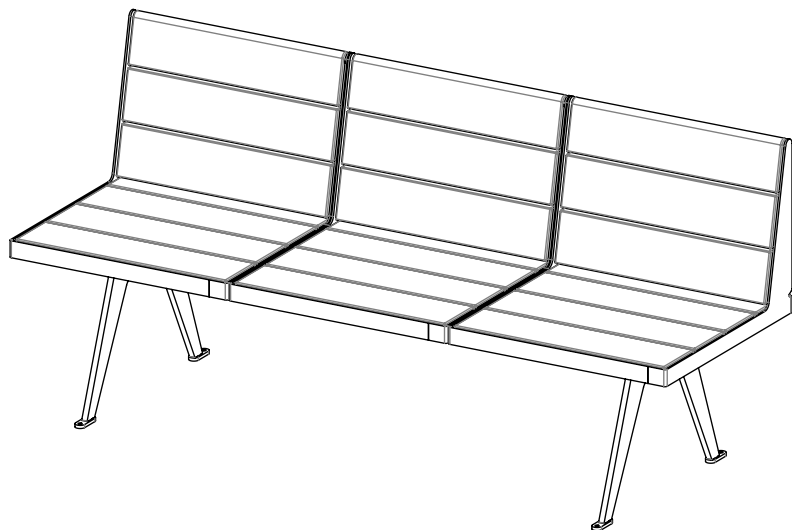

vestre

# Atlas

Bench 3-seater

Article no: 4513

109 Kg

4x K6S M12x35

8x BRB  $\varnothing$ 13x24x2.5

4x LM6M M12

4x M12x35