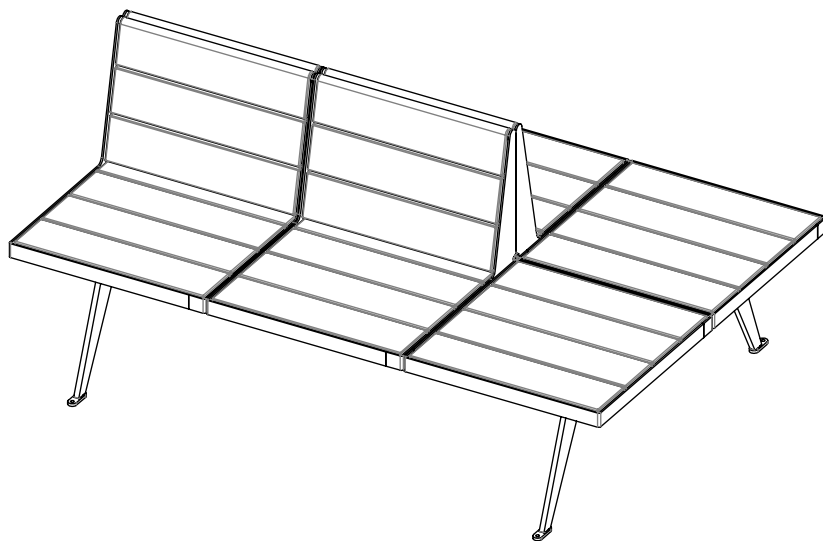

vestre

Atlas

Bench, 6-seater, with 4 backrests

Article no: 4527

202 Kg

Mounting frame

8x M12x35

16x M12

8x M12

Mounting seats

4520

4521

Same mounting on
all seat variants

6x M12x35

6x M12

Mounting seats