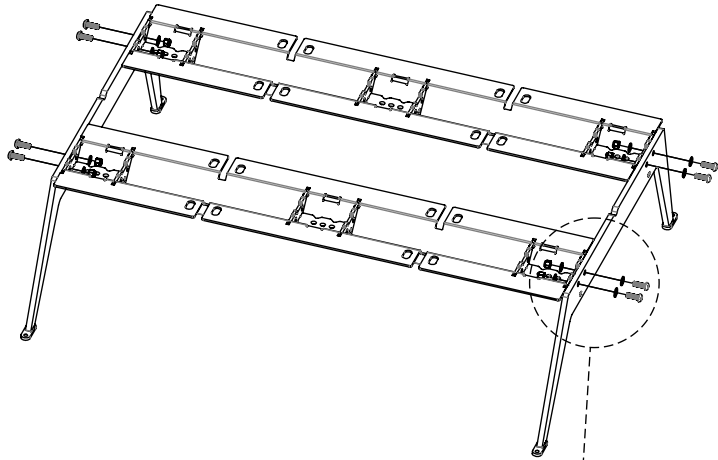

vestre

Atlas

Bench, 6-seater, with 4 backrests

Article no: 4527

202 Kg

Mounting frame

8x M12x35

16x M12

8x M12

Mounting seats

4520

4521

Same mounting on
all seat variants

6x M12x35

6x M12

Mounting seats