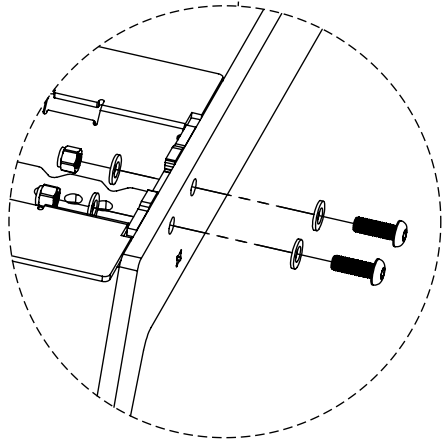

vestre

Atlas

Bench, 6-seater, with 4 backrests

Article no: 4527

202 Kg

Mounting frame

8x M12x35

16x M12

8x M12

Mounting seats

4520

4521

Same mounting on
all seat variants

6x M12x35

6x M12

Mounting seats