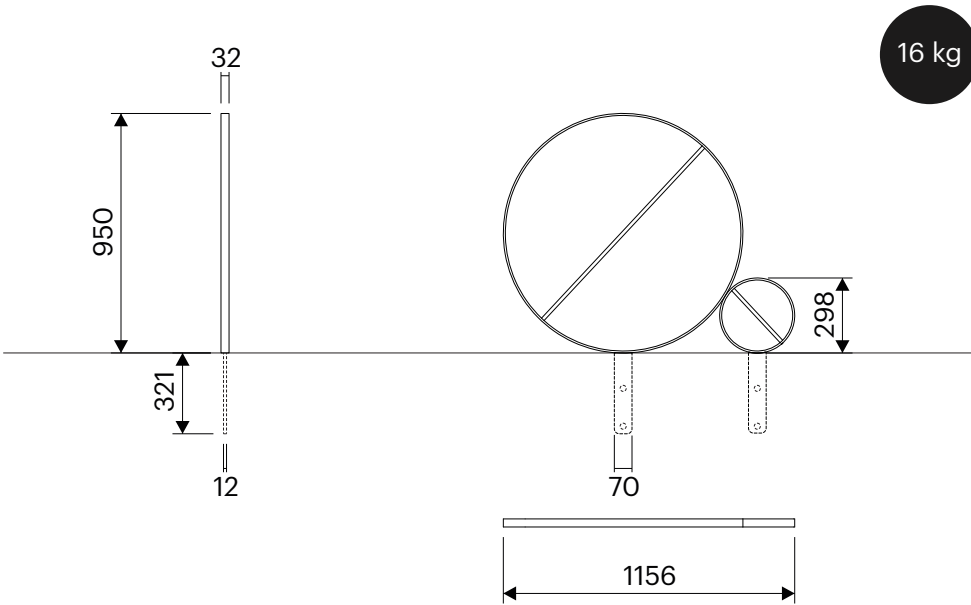

Cycle

Article no: 4986C

16 kg

www.vestre.com

All designs, drawings and pictures are the intellectual property of Vestre and are protected by Norwegian and international copyright laws. You may not use, distribute, modify, reproduce or otherwise exploit Vestres designs, drawings and pictures without prior express consent by Vestre AS.