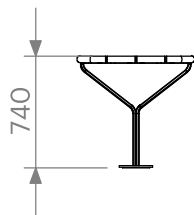

Freestanding

Type A

Type C