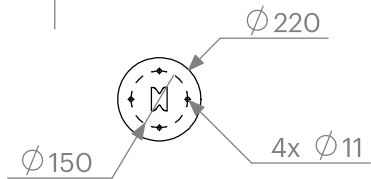

Freestanding

Type A

Type C