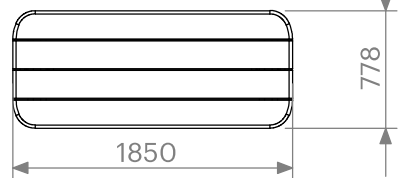

Freestanding

Type A

Type C