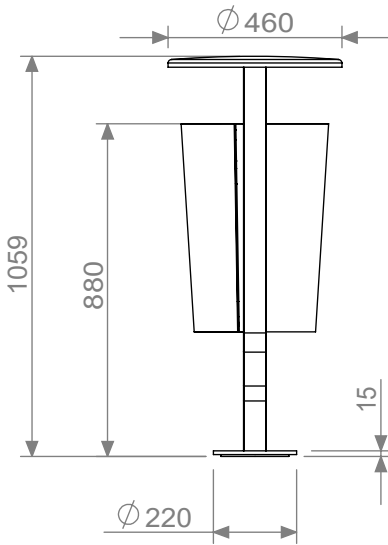

vestre

Folk

Litter bin 50L
Article no: 4942

29 Kg

Type A - Base plate

SECTION B-B

Type C - Casting in the ground