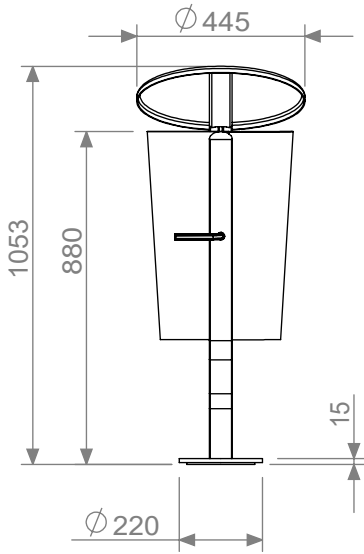

Folk

Litter bin 50L

Article no: 4943

vestre

28 Kg

Type A - Base plate

Type C - Casting in the ground

SECTION C-C