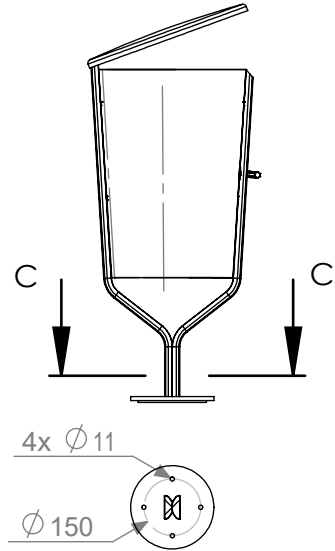

Folk

Litter bin 50L

Article no: 4943

vestre

28 Kg

Type A - Base plate

Type C - Casting in the ground

SECTION C-C