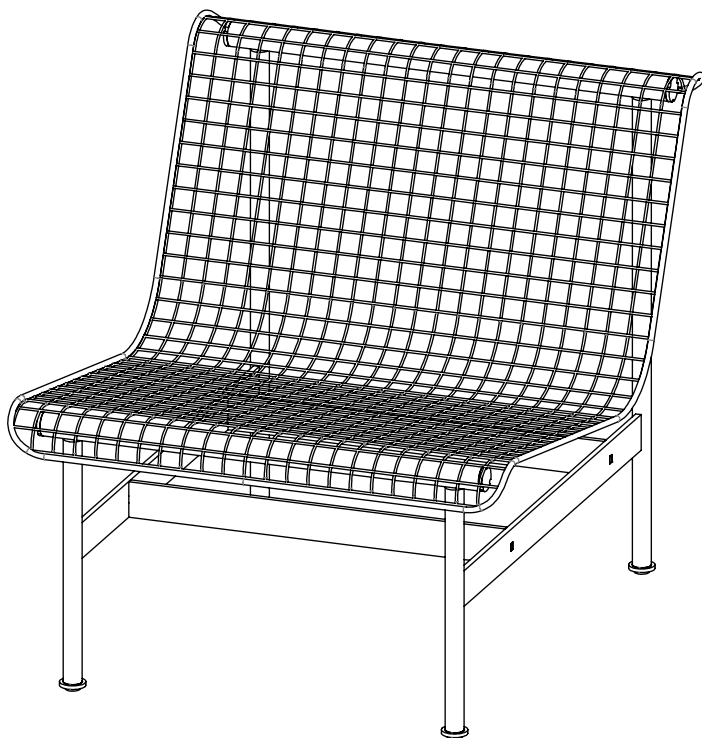

vestre

# Munch

Lounge chair

Article no: 5130

22 Kg