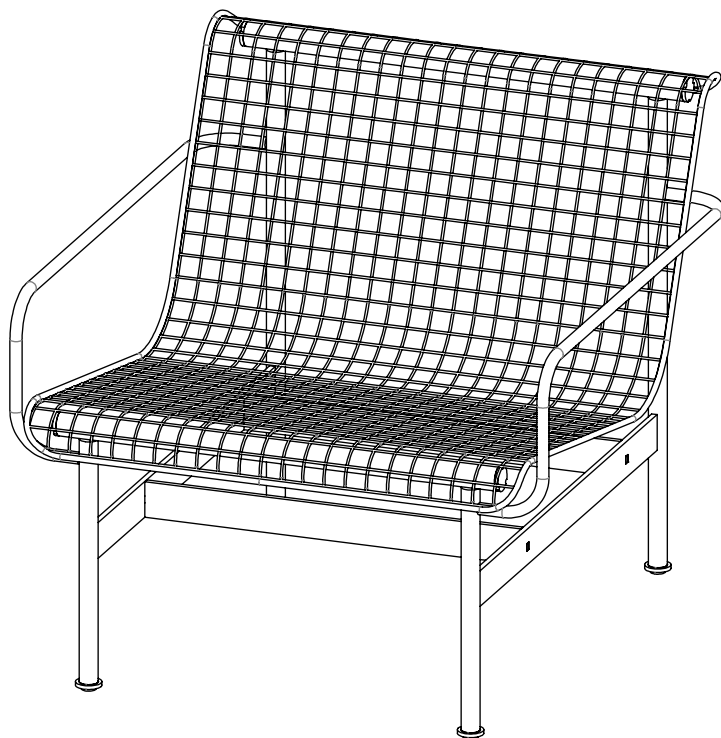

vestre

# Munch

Lounge chair with armrest

Article no: 5167

26 Kg