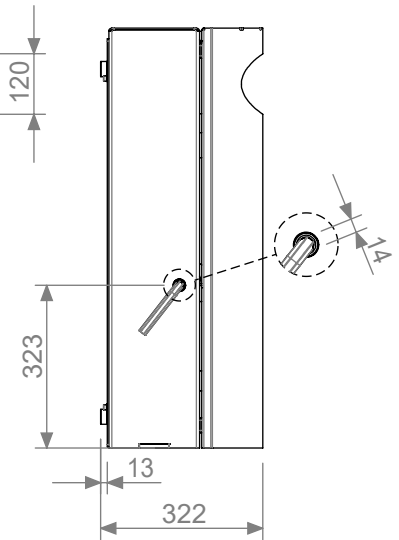

vestre

Urban

Litter bin 100L wall mount

Article no: 546

49 Kg

Front - dimensions

Side - dimensions

Back - anchoring holes