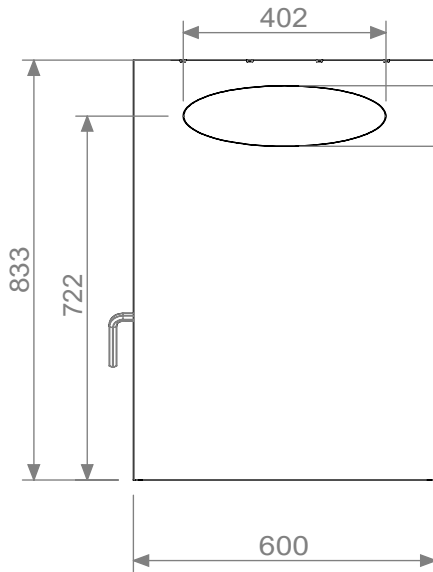

vestre

Urban

Litter bin 100L wall mount

Article no: 546

49 Kg

Front - dimensions

Side - dimensions

Back - anchoring holes