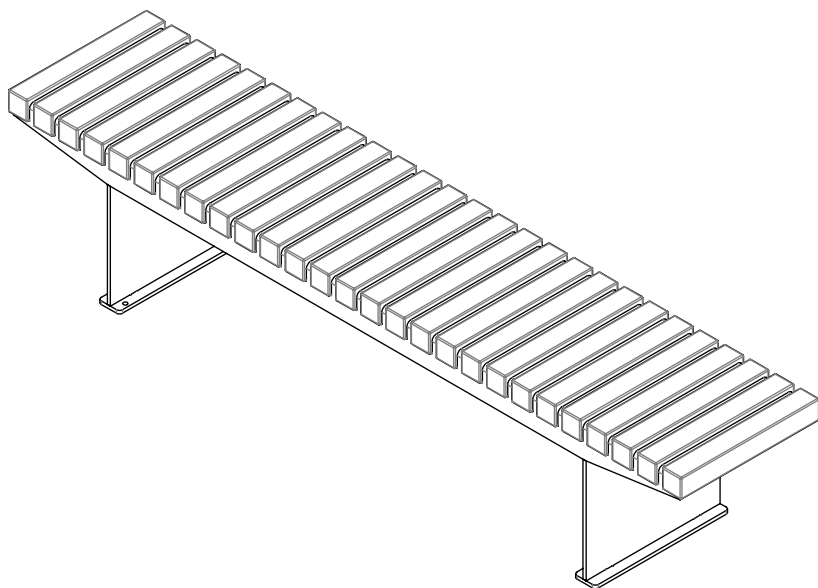

vestre

Coast

Bench

Article no: 5506

70 Kg