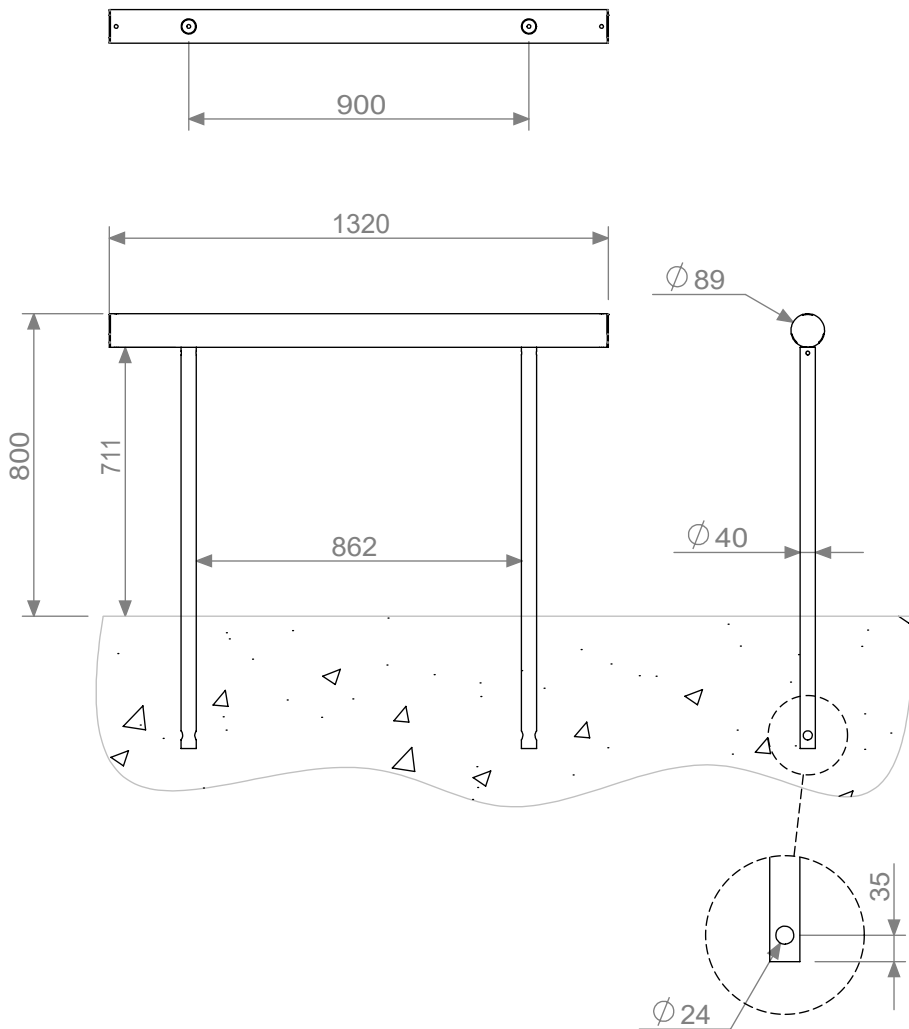

vestre

Plinth

Bicycle rack

Article no: 5686A & 5686C

14 Kg

5686A - Baseplate

14 Kg

5686C - Casting

13 Kg