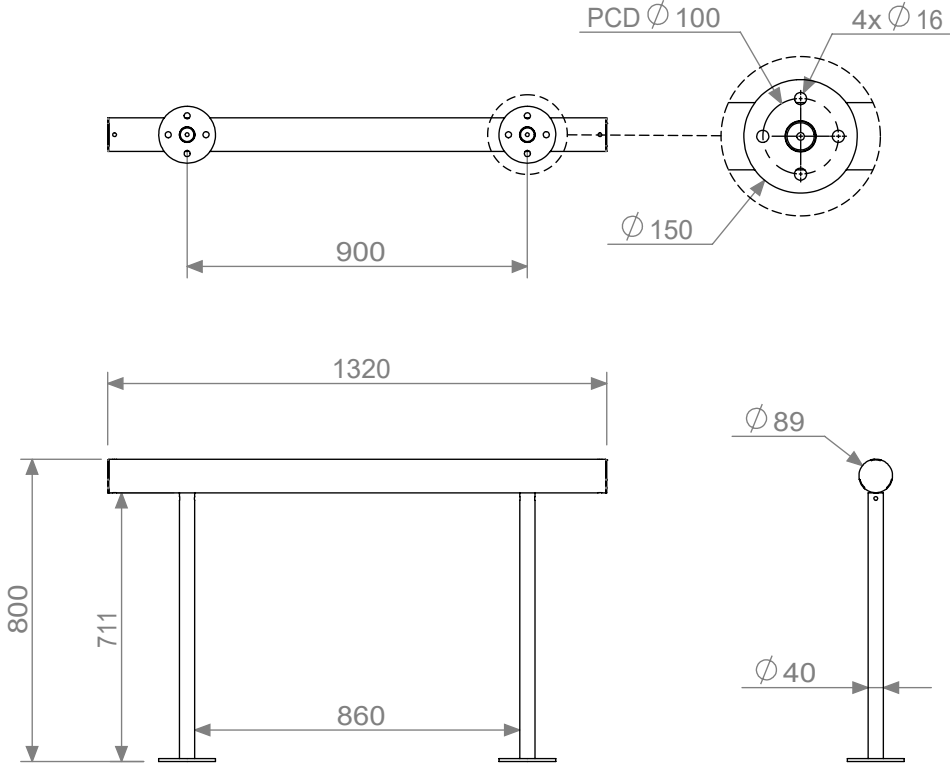

vestre

Plinth

Bicycle rack

Article no: 5686A & 5686C

14 Kg

5686A - Baseplate

14 Kg

5686C - Casting

13 Kg