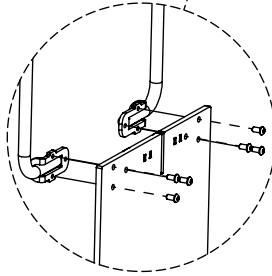

# Briskeby

Bench with armrest

Article no: 6007

64 Kg

12x M8

4x M8

4x M8