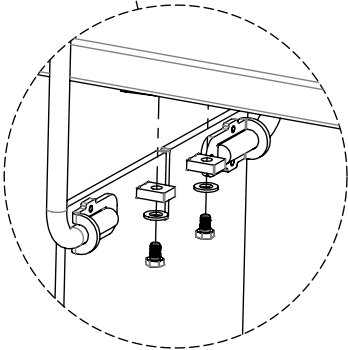

# Briskeby

Bench with armrest

Article no: 6007

64 Kg

12x M8

4x M8

4x M8