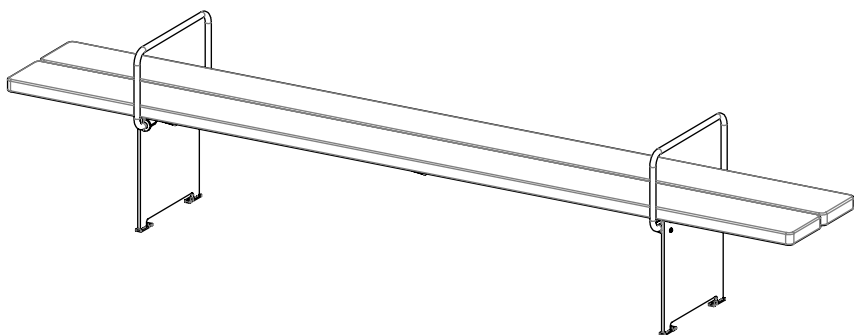

vestre

# Briskeby

Bench with armrest

Article no: 6007

64 Kg

12x M8

4x M8

4x M8