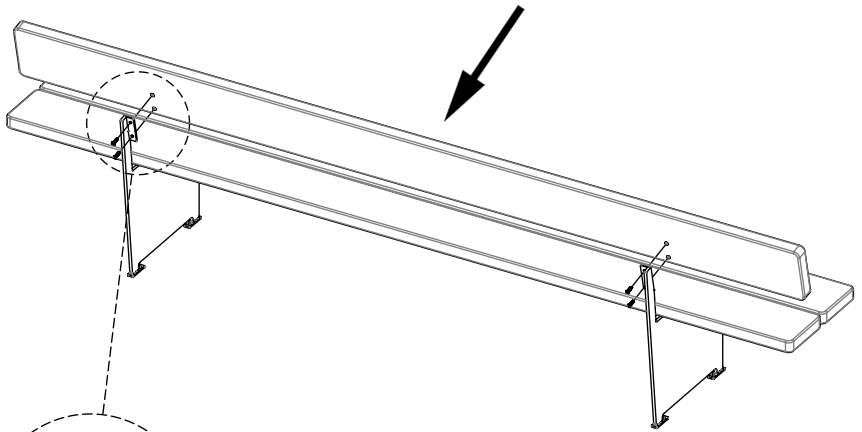

# Briskeby

Seat

Article no: 6016

73 Kg

4xM8

4xM8

4xM8