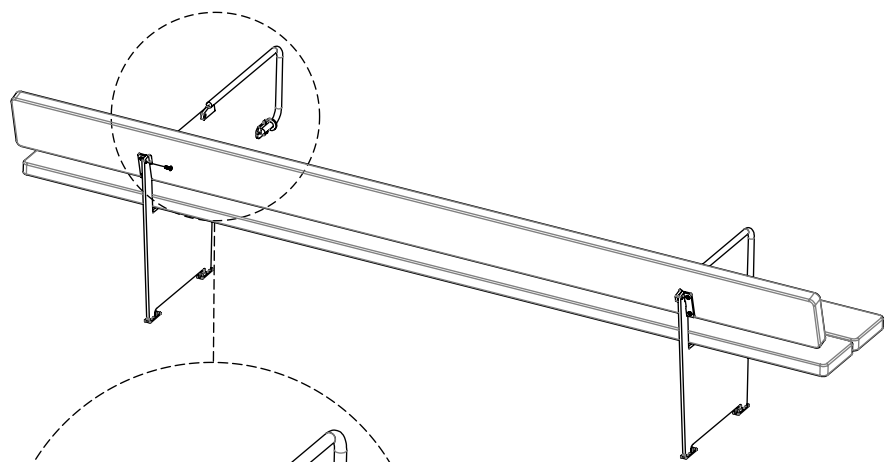

vestre

Briskeby

Seat with armrest

Article no: 6017

78 Kg

4x M8

4x M8

4x M8

 2x M8

 6x M8