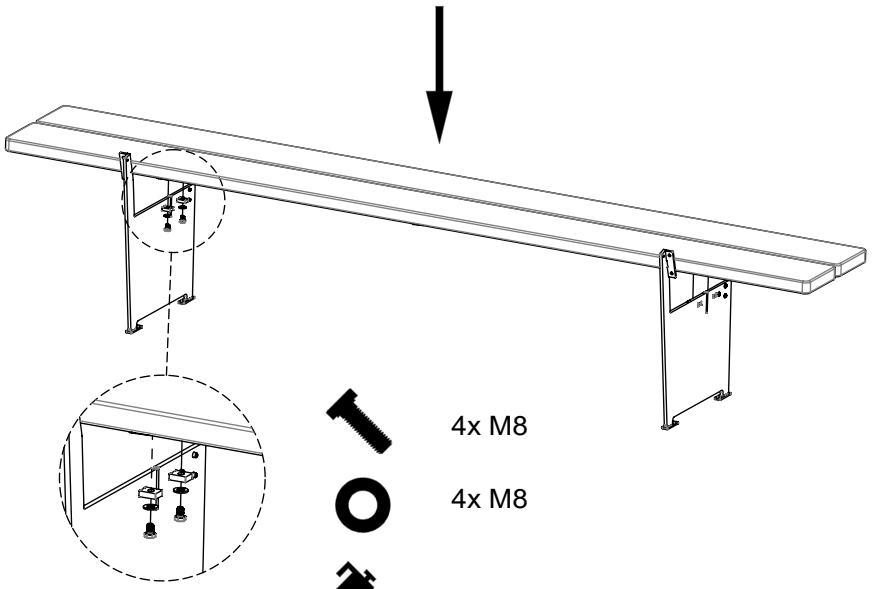

vestre

Briskeby

Seat with armrest

Article no: 6017

78 Kg

4x M8

4x M8

4x M8