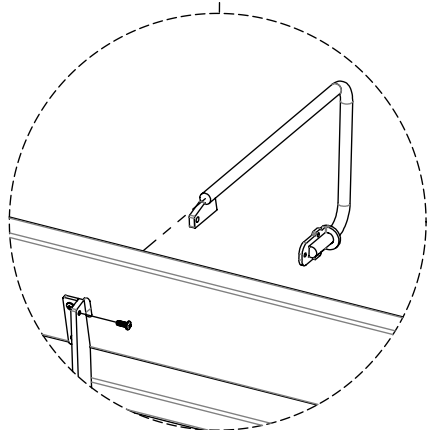

vestre

Briskeby

Seat with armrest

Article no: 6017

78 Kg

4x M8

4x M8

4x M8