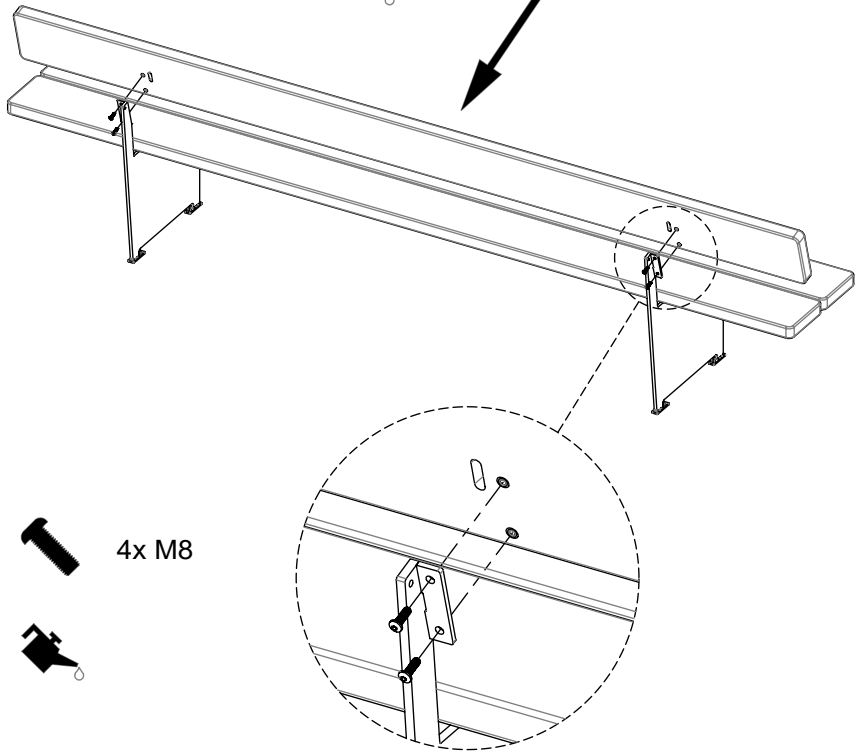

vestre

Briskeby

Seat with armrest

Article no: 6017

78 Kg

4x M8

4x M8

4x M8