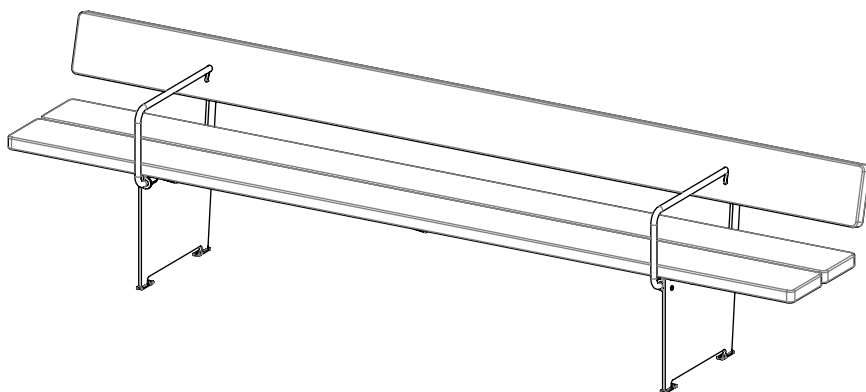

vestre

Briskeby

Seat with armrest

Article no: 6017

78 Kg

4x M8

4x M8

4x M8

 2x M8

 6x M8