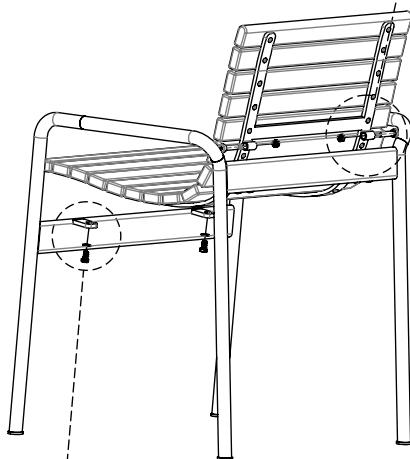

# Kinn

Chair

Article no: 6114

23 Kg

2xM8

2xM8

2xM8

2xM8