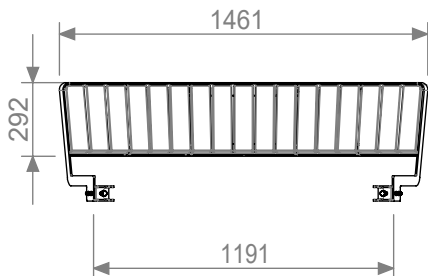

vestre

Vroom

Backrest

Article no: 623D2, 623D3, 623D4, 623D5

Mounting example,
same on all models

4x M8x 25

8x M8

4x M8

Mounting example,
same on all models

2x M12x45

4x M12

2x M12

Article no: 623D2

Dimensions

Article no: 623D3

Dimensions

Article no: 623D4

Dimensions

Article no: 623D5

Dimensions