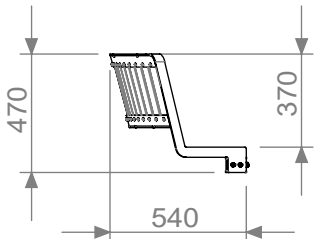

vestre

Vroom

Backrest

Article no: 623D2, 623D3, 623D4, 623D5

Mounting example,
same on all models

4x M8x 25

8x M8

4x M8

Mounting example,
same on all models

2x M12x45

4x M12

2x M12

Article no: 623D2

Dimensions

Article no: 623D3

Dimensions

Article no: 623D4

Dimensions

Article no: 623D5

Dimensions