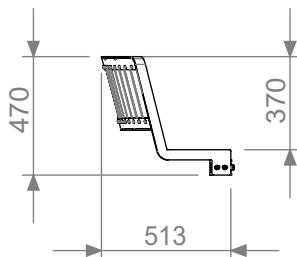

vestre

Vroom

Backrest

Article no: 623D2, 623D3, 623D4, 623D5

Mounting example,
same on all models

4x M8x 25

8x M8

4x M8

Mounting example,
same on all models

2x M12x45

4x M12

2x M12

Article no: 623D2

Dimensions

Article no: 623D3

Dimensions

Article no: 623D4

Dimensions

Article no: 623D5

Dimensions