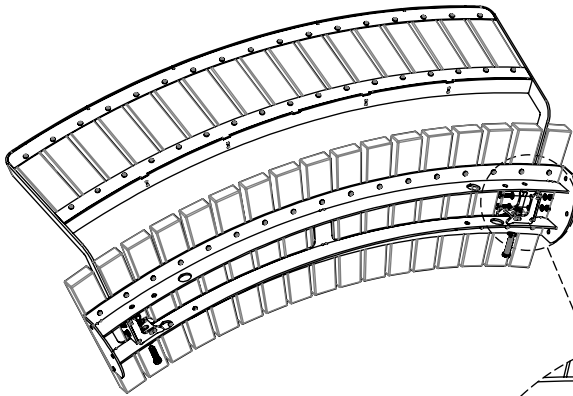

vestre

Vroom

Backrest

Article no: 623D2, 623D3, 623D4, 623D5

Mounting example,
same on all models

4x M8x 25

8x M8

4x M8

Mounting example,
same on all models

2x M12x45

4x M12

2x M12

Article no: 623D2

Dimensions

Article no: 623D3

Dimensions

Article no: 623D4

Dimensions

Article no: 623D5

Dimensions