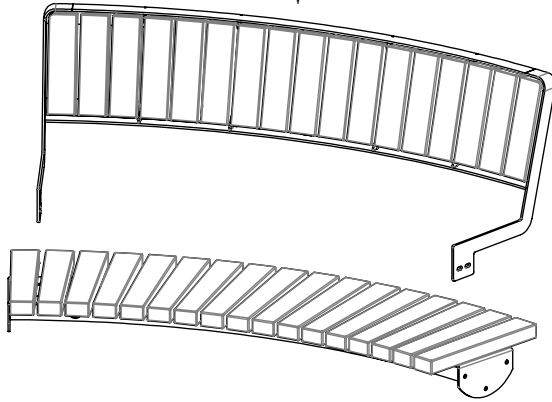

vestre

Vroom

Backrest

Article no: 623D2, 623D3, 623D4, 623D5

Mounting example,
same on all models

4x M8x 25

8x M8

4x M8

Mounting example,
same on all models

2x M12x45

4x M12

2x M12

Article no: 623D2

Dimensions

Article no: 623D3

Dimensions

Article no: 623D4

Dimensions

Article no: 623D5

Dimensions