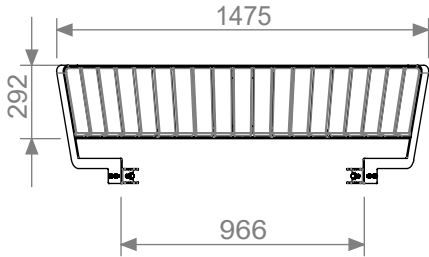

vestre

Vroom

Backrest

Article no: 623D2, 623D3, 623D4, 623D5

Mounting example,
same on all models

4x M8x 25

8x M8

4x M8

Mounting example,
same on all models

2x M12x45

4x M12

2x M12

Article no: 623D2

Dimensions

Article no: 623D3

Dimensions

Article no: 623D4

Dimensions

Article no: 623D5

Dimensions