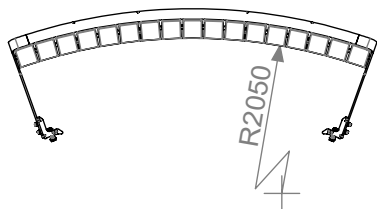

vestre

Vroom

Backrest

Article no: 623D2, 623D3, 623D4, 623D5

Mounting example,
same on all models

4x M8x 25

8x M8

4x M8

Mounting example,
same on all models

2x M12x45

4x M12

2x M12

Article no: 623D2

Dimensions

Article no: 623D3

Dimensions

Article no: 623D4

Dimensions

Article no: 623D5

Dimensions