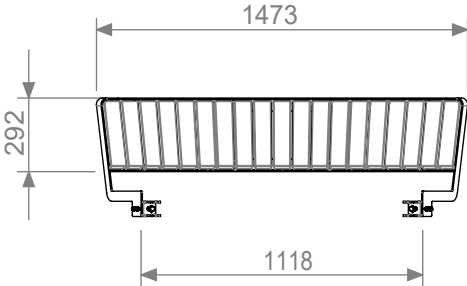

vestre

Vroom

Backrest

Article no: 623D2, 623D3, 623D4, 623D5

Mounting example,
same on all models

4x M8x 25

8x M8

4x M8

Mounting example,
same on all models

2x M12x45

4x M12

2x M12

Article no: 623D2

Dimensions

Article no: 623D3

Dimensions

Article no: 623D4

Dimensions

Article no: 623D5

Dimensions