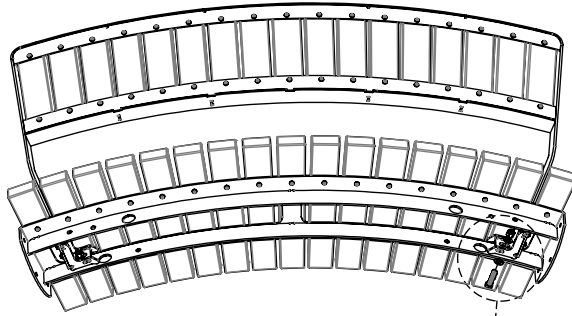

vestre

Vroom

Backrest

Article no: 623D2, 623D3, 623D4, 623D5

Mounting example,
same on all models

4x M8x 25

8x M8

4x M8

Mounting example,
same on all models

2x M12x45

4x M12

2x M12

Article no: 623D2

Dimensions

Article no: 623D3

Dimensions

Article no: 623D4

Dimensions

Article no: 623D5

Dimensions