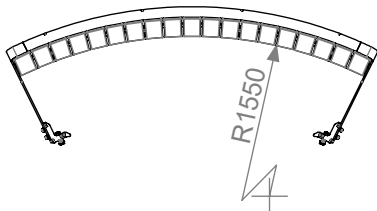

vestre

Vroom

Backrest

Article no: 623D2, 623D3, 623D4, 623D5

Mounting example,
same on all models

4x M8x 25

8x M8

4x M8

Mounting example,
same on all models

2x M12x45

4x M12

2x M12

Article no: 623D2

Dimensions

Article no: 623D3

Dimensions

Article no: 623D4

Dimensions

Article no: 623D5

Dimensions