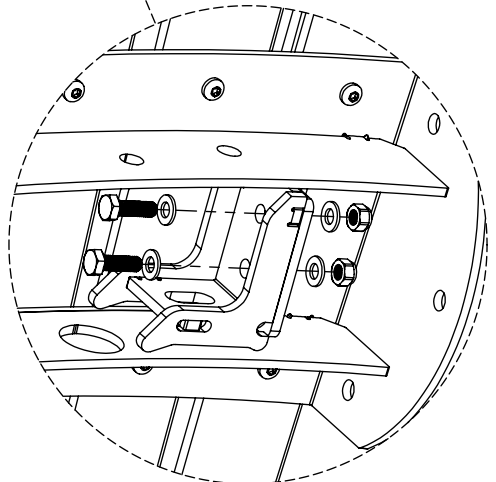

vestre

Vroom

Backrest

Article no: 623D2, 623D3, 623D4, 623D5

Mounting example,
same on all models

4x M8x 25

8x M8

4x M8

Mounting example,
same on all models

2x M12x45

4x M12

2x M12

Article no: 623D2

Dimensions

Article no: 623D3

Dimensions

Article no: 623D4

Dimensions

Article no: 623D5

Dimensions