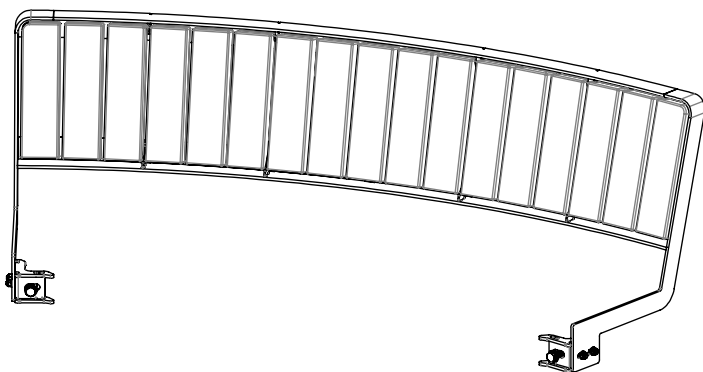

vestre

Vroom

Backrest

Article no: 623D2, 623D3, 623D4, 623D5

Mounting example,
same on all models

4x M8x 25

8x M8

4x M8

Mounting example,
same on all models

2x M12x45

4x M12

2x M12

Article no: 623D2

Dimensions

Article no: 623D3

Dimensions

Article no: 623D4

Dimensions

Article no: 623D5

Dimensions