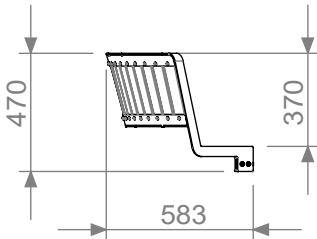

vestre

Vroom

Backrest

Article no: 623D2, 623D3, 623D4, 623D5

Mounting example,
same on all models

4x M8x 25

8x M8

4x M8

Mounting example,
same on all models

2x M12x45

4x M12

2x M12

Article no: 623D2

Dimensions

Article no: 623D3

Dimensions

Article no: 623D4

Dimensions

Article no: 623D5

Dimensions