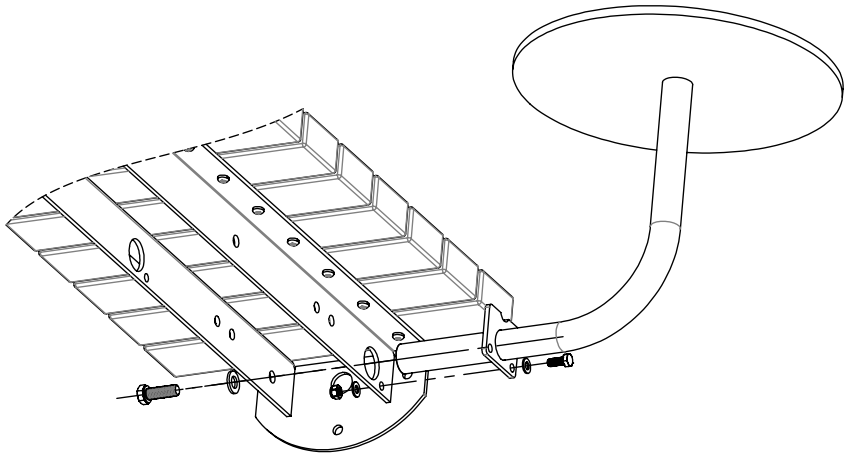

vestre

# Vroom

Coffe tables for benches

Article no: 638 & 639

9 Kg

1 x M12x35

1 x M8x20

1 x BRB M12

2x BRB M8

### 638: for standard-width benches

### 639: for 800-width benches