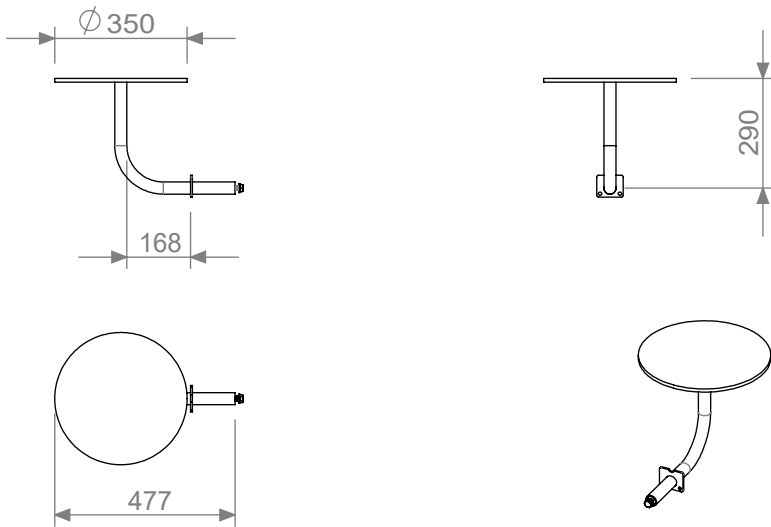

# Vroom

Coffe tables for benches

Article no: 638 & 639

9 Kg

1 x M12x35

1 x M8x20

1 x BRB M12

2x BRB M8

### 638: for standard-width benches

### 639: for 800-width benches