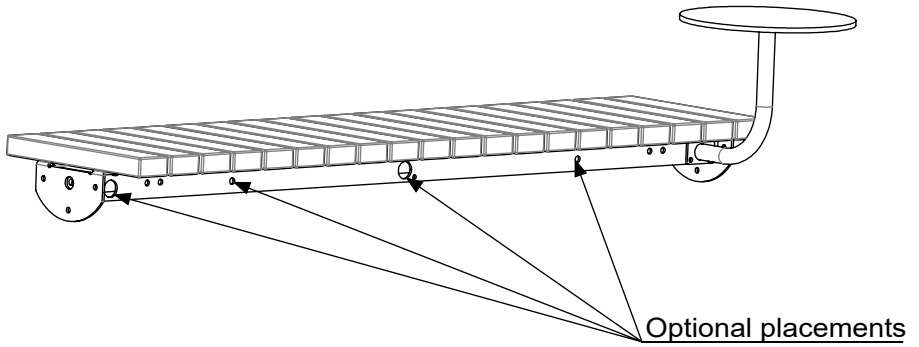

# Vroom

Coffe tables for benches

Article no: 638 & 639

9 Kg

1 x M12x35

1 x M8x20

1 x BRB M12

2x BRB M8

### 638: for standard-width benches

### 639: for 800-width benches